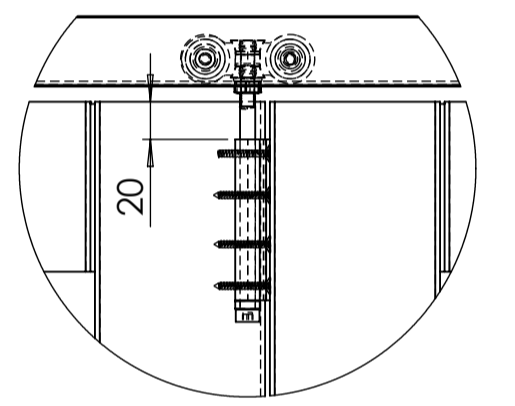

VIEW FROM INSIDE CLOSED

VIEW FROM INSIDE OPEN

VIEW FROM INSIDE CLOSED

VIEW FROM INSIDE OPEN

DETAIL B
SCALE 1 : 5

DETAIL C
SCALE 1 : 5

SECTION A-A
SCALE 1 : 15

SECTION D-D
SCALE 1 : 15

3000 MAX
DOOR HEIGHT

838 MAX
DOOR WIDTH

VIEW FROM OUTSIDE CLOSED

DETAIL E
SCALE 1 : 4

DETAIL F
SCALE 1 : 4

DETAIL G
SCALE 1 : 4

DOORS CLOSED

DOORS HALF OPEN

NOTE:
- THIS SYSTEM IS USED FOR INTERNAL USE ONLY.
FOR VIEWS STATING "INSIDE" / "OUTSIDE"; INSIDE REFERS TO THE ROOM THE HANDLE HINGE PULL IS BEING PULLED TOWARDS, TO CLOSE THE DOORS.

issue	ch.no	date	ch.kd.	appd.	remarks
1	N/A	18/04/23	AC		FIRST RELEASE

Material SEE INDIVIDUAL COMPONENTS	Finish SEE INDIVIDUAL COMPONENTS	Scale 1:15 (A1)	Projection First Angle
HENDERSON P.C.HENDERSON LIMITED, DURHAM ROAD, BOWBURN, COUNTY DURHAM DH9 5NG UNITED KINGDOM TELEPHONE: (0191) 3770701		ASSA ABLOY Part of ASSA ABLOY	
Document ID 230206			Rev. 1