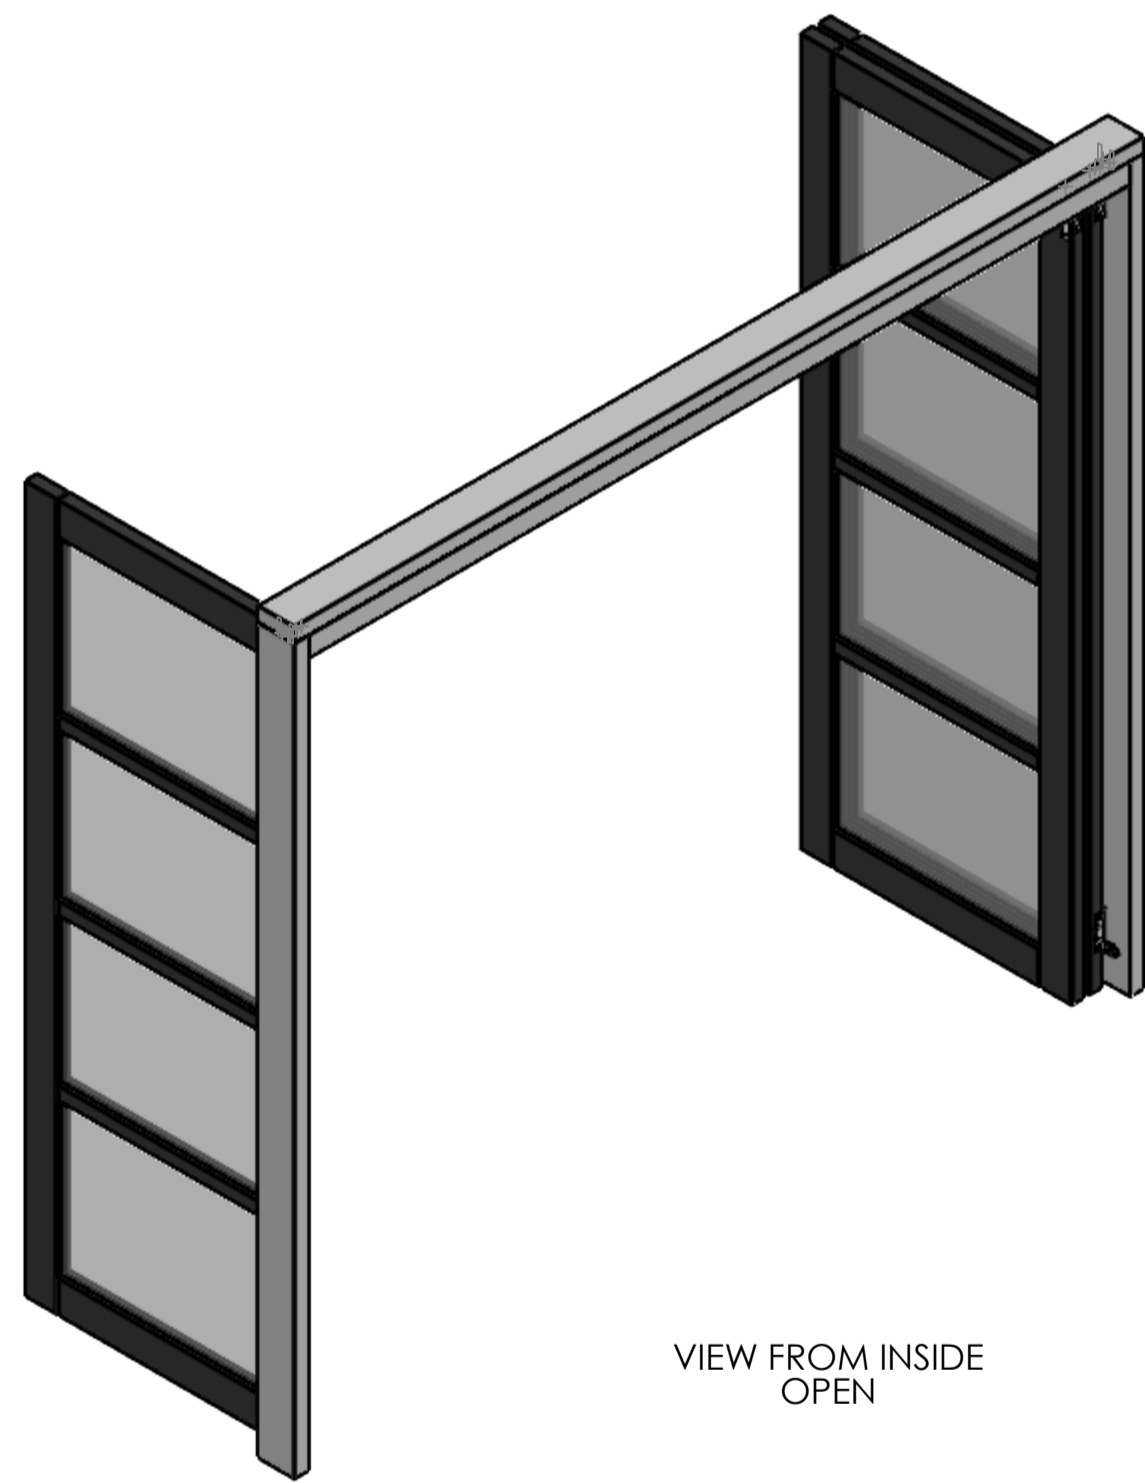

VIEW FROM INSIDE CLOSED

VIEW FROM INSIDE OPEN

VIEW FROM INSIDE CLOSED

VIEW FROM INSIDE OPEN

DETAIL B
SCALE 1 : 5

DETAIL C
SCALE 1 : 5

SECTION A-A
SCALE 1 : 15

SECTION D-D
SCALE 1 : 15

3000 MAX
DOOR HEIGHT

838 MAX
DOOR WIDTH

VIEW FROM OUTSIDE CLOSED

DETAIL E
SCALE 1 : 4

DETAIL F
SCALE 1 : 4

DETAIL G
SCALE 1 : 4

DOORS CLOSED

DOORS HALF OPEN

DOORS OPEN

230206		
ITEM	DESCRIPTION	QUANTITY
1	ROOMFLEX 40 - PIVOT PACK	2
2	ROOMFLEX 40 - MIDSET HANDLE HINGE SET	1
3	ROOMFLEX PRO - HANGER WRAPPED HINGE ASSEMBLY	1
4	FLUSH BOLT BRUSHED SATIN 110MM (NON LOCKING) FB110S	1

NOTE:
- THIS SYSTEM IS USED FOR INTERNAL USE ONLY.
FOR VIEWS STATING "INSIDE" / "OUTSIDE"; INSIDE REFERS TO THE ROOM THE HANDLE HINGE PULL IS BEING PULLED TOWARDS, TO CLOSE THE DOORS.

issue	ch.no	date	ch.kd.	appd.	remarks
1	N/A	18/04/23	AC		FIRST RELEASE