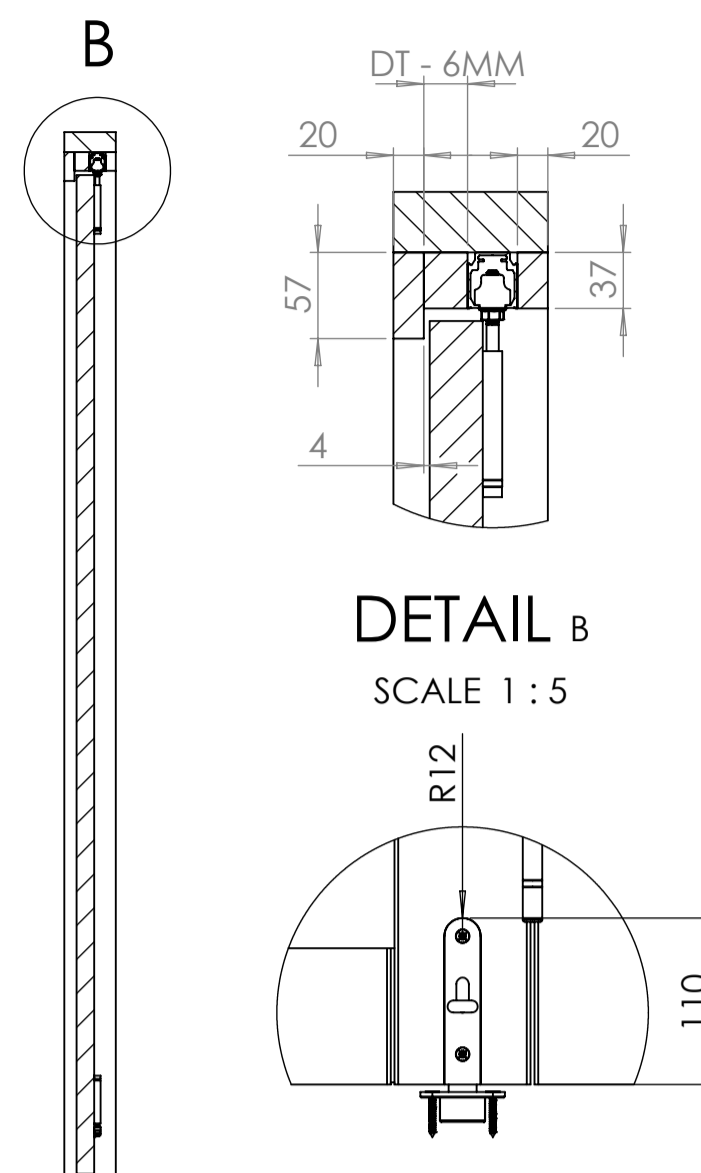

VIEW FROM INSIDE CLOSED

VIEW FROM INSIDE OPEN

VIEW FROM INSIDE CLOSED

VIEW FROM INSIDE OPEN

DETAIL B
SCALE 1 : 5

DETAIL C
SCALE 1 : 5

SECTION A-A
SCALE 1 : 15

SECTION D-D
SCALE 1 : 15

3000 MAX
DOOR HEIGHT

838 MAX
DOOR WIDTH

VIEW FROM OUTSIDE CLOSED

DETAIL E
SCALE 1 : 4

DETAIL F
SCALE 1 : 4

DETAIL G
SCALE 1 : 4

DOORS CLOSED

DOORS HALF OPEN

NOTE:
- THIS SYSTEM IS USED FOR INTERNAL USE ONLY.
FOR VIEWS STATING "INSIDE" / "OUTSIDE"; INSIDE REFERS TO THE ROOM THE HANDLE HINGE PULL IS BEING PULLED TOWARDS, TO CLOSE THE DOORS.

issue	ch.no	date	ch.kd.	appd.	remarks
1	N/A	18/04/23	AC		FIRST RELEASE

Material SEE INDIVIDUAL COMPONENTS	Finish SEE INDIVIDUAL COMPONENTS	Scale 1:15 (A1)	Projection First Angle
HENDERSON P.C.HENDERSON LIMITED, DURHAM ROAD, BOWBURN, COUNTY DURHAM DH9 5NG UNITED KINGDOM TELEPHONE: (0191) 3770701		ASSA ABLOY Part of ASSA ABLOY	
Document ID 230206			Rev. 1