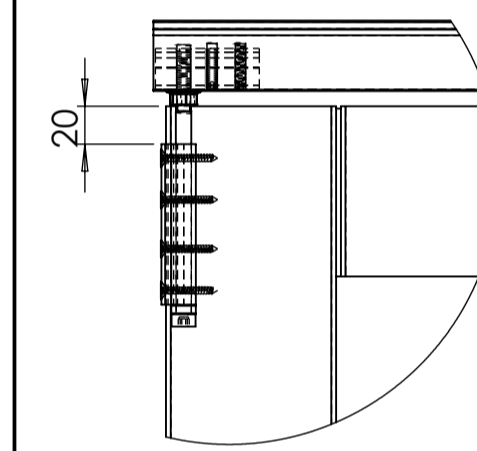

VIEW FROM INSIDE CLOSED

VIEW FROM INSIDE OPEN

VIEW FROM INSIDE CLOSED

VIEW FROM INSIDE OPEN

DETAIL B
SCALE 1 : 5

DETAIL C
SCALE 1 : 5

SECTION A-A
SCALE 1 : 15

SECTION D-D
SCALE 1 : 15

3000 MAX
DOOR HEIGHT

838 MAX
DOOR WIDTH

VIEW FROM OUTSIDE CLOSED

DETAIL E
SCALE 1 : 4

DETAIL F
SCALE 1 : 4

DETAIL G
SCALE 1 : 4

DOORS CLOSED

DOORS HALF OPEN

NOTE:
- THIS SYSTEM IS USED FOR INTERNAL USE ONLY.
FOR VIEWS STATING "INSIDE" / "OUTSIDE"; INSIDE REFERS TO THE ROOM THE HANDLE HINGE PULL IS BEING PULLED TOWARDS, TO CLOSE THE DOORS.

issue	ch.no	date	ch.kd.	appd.	remarks
1	N/A	18/04/23	AC		FIRST RELEASE

Material SEE INDIVIDUAL COMPONENTS	Finish SEE INDIVIDUAL COMPONENTS	Scale 1:15 (A1)	Projection First Angle
HENDERSON P.C.HENDERSON LIMITED, DURHAM ROAD, BOWBURN, COUNTY DURHAM DH9 5NG UNITED KINGDOM TELEPHONE: (0191) 3770701		ASSA ABLOY Part of ASSA ABLOY	
Document ID 230206			Rev. 1