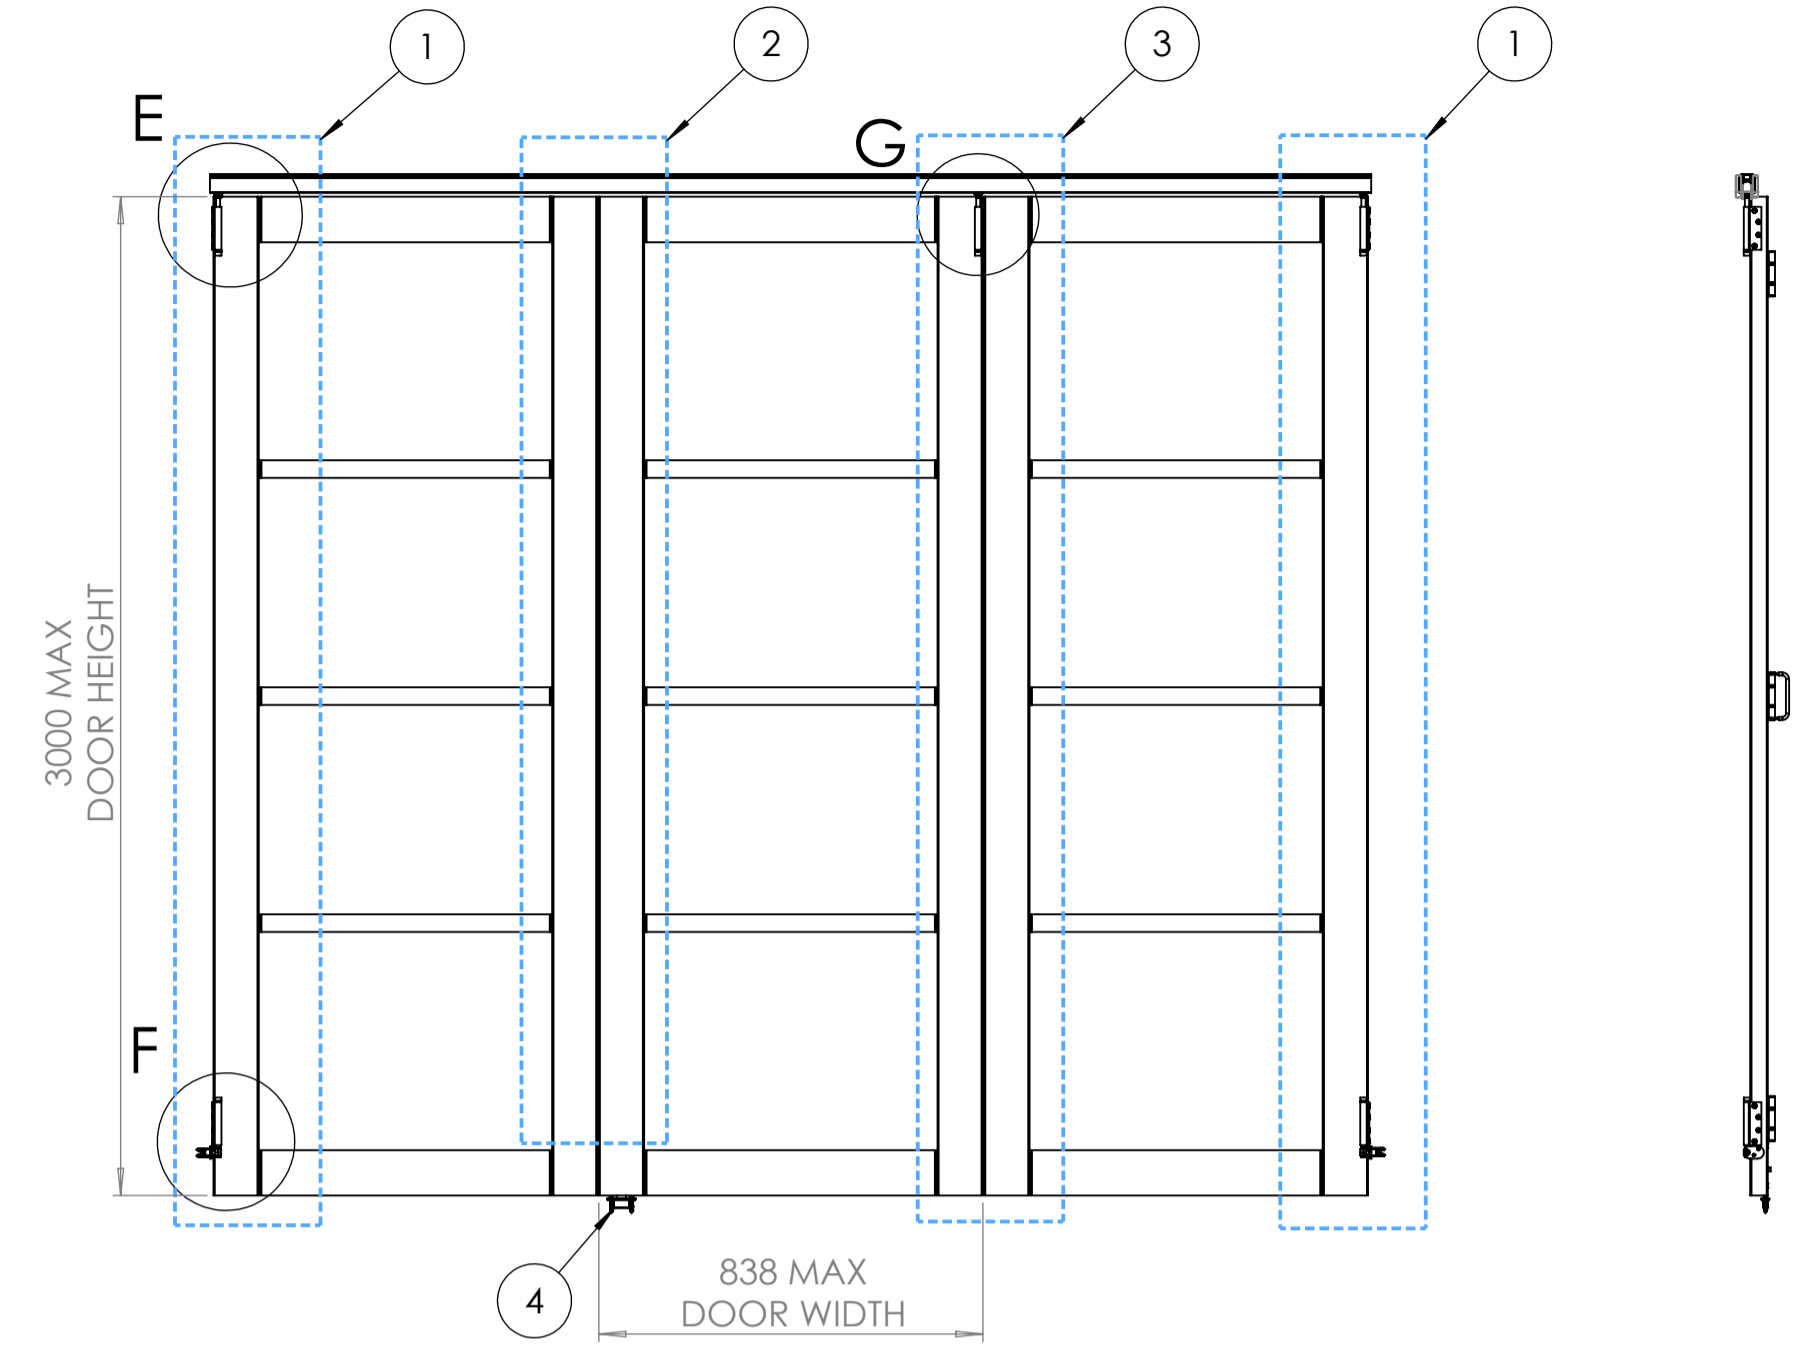

VIEW FROM INSIDE CLOSED

VIEW FROM INSIDE OPEN

VIEW FROM INSIDE CLOSED

VIEW FROM INSIDE OPEN

DETAIL B
SCALE 1 : 5

DETAIL C
SCALE 1 : 5

SECTION A-A
SCALE 1 : 15

SECTION D-D
SCALE 1 : 15

3000 MAX
DOOR HEIGHT

838 MAX
DOOR WIDTH

VIEW FROM OUTSIDE CLOSED

DETAIL E
SCALE 1 : 4

DETAIL F
SCALE 1 : 4

DETAIL G
SCALE 1 : 4

DOORS CLOSED

DOORS HALF OPEN

NOTE:
- THIS SYSTEM IS USED FOR INTERNAL USE ONLY.
FOR VIEWS STATING "INSIDE" / "OUTSIDE"; INSIDE REFERS TO THE ROOM THE HANDLE HINGE PULL IS BEING PULLED TOWARDS, TO CLOSE THE DOORS.

issue	ch.no	date	ch.kd.	appd.	remarks
1	N/A	18/04/23	AC		FIRST RELEASE