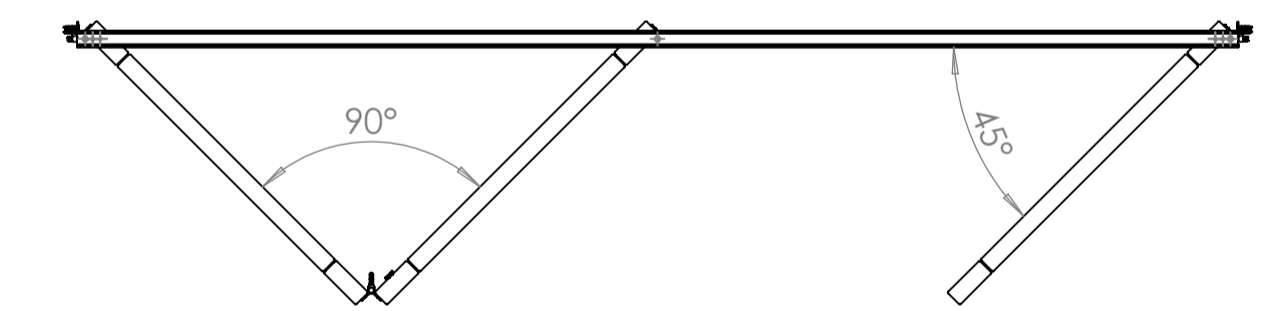

VIEW FROM INSIDE CLOSED

VIEW FROM INSIDE OPEN

VIEW FROM INSIDE CLOSED

VIEW FROM INSIDE OPEN

DETAIL B
SCALE 1 : 5

DETAIL C
SCALE 1 : 5

SECTION A-A
SCALE 1 : 15

SECTION D-D
SCALE 1 : 15

3000 MAX
DOOR HEIGHT

838 MAX
DOOR WIDTH

VIEW FROM OUTSIDE CLOSED

DETAIL E
SCALE 1 : 4

DETAIL F
SCALE 1 : 4

DETAIL G
SCALE 1 : 4

DOORS CLOSED

DOORS HALF OPEN

NOTE:
- THIS SYSTEM IS USED FOR INTERNAL USE ONLY.
FOR VIEWS STATING "INSIDE" / "OUTSIDE"; INSIDE REFERS TO THE ROOM THE HANDLE HINGE PULL IS BEING PULLED TOWARDS, TO CLOSE THE DOORS.

issue	ch.no	date	ch.kd.	appd.	remarks
1	N/A	18/04/23	AC		FIRST RELEASE