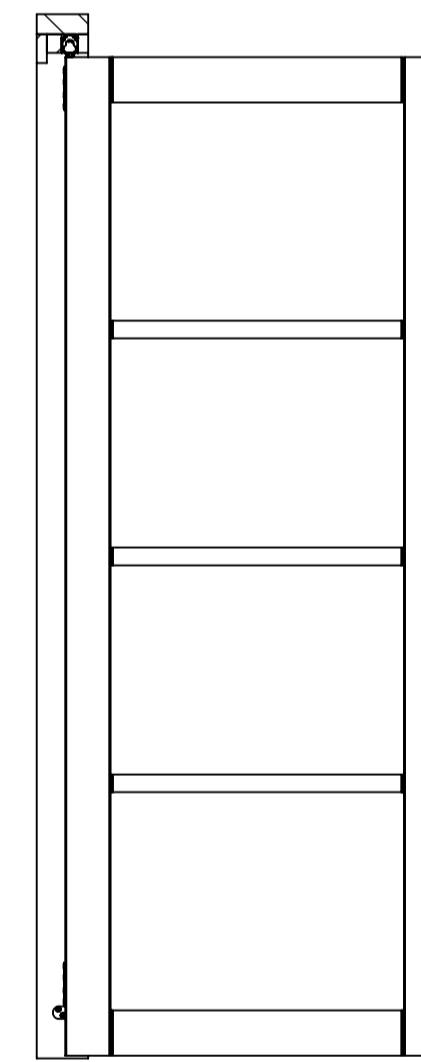

VIEW FROM INSIDE CLOSED

VIEW FROM INSIDE OPEN

VIEW FROM INSIDE CLOSED

VIEW FROM INSIDE OPEN

DETAIL B
SCALE 1 : 5

DETAIL C
SCALE 1 : 5

SECTION A-A
SCALE 1 : 15

SECTION D-D
SCALE 1 : 15

3000 MAX
DOOR HEIGHT

838 MAX
DOOR WIDTH

VIEW FROM OUTSIDE CLOSED

DETAIL E
SCALE 1 : 4

DETAIL F
SCALE 1 : 4

DETAIL G
SCALE 1 : 4

DOORS CLOSED

DOORS HALF OPEN

DOORS OPEN

230206		
ITEM	DESCRIPTION	QUANTITY
1	ROOMFLEX 40 - PIVOT PACK	2
2	ROOMFLEX 40 - MIDSET HANDLE HINGE SET	1
3	ROOMFLEX PRO - HANGER WRAPPED HINGE ASSEMBLY	1
4	FLUSH BOLT BRUSHED SATIN 110MM (NON LOCKING) FB110S	1