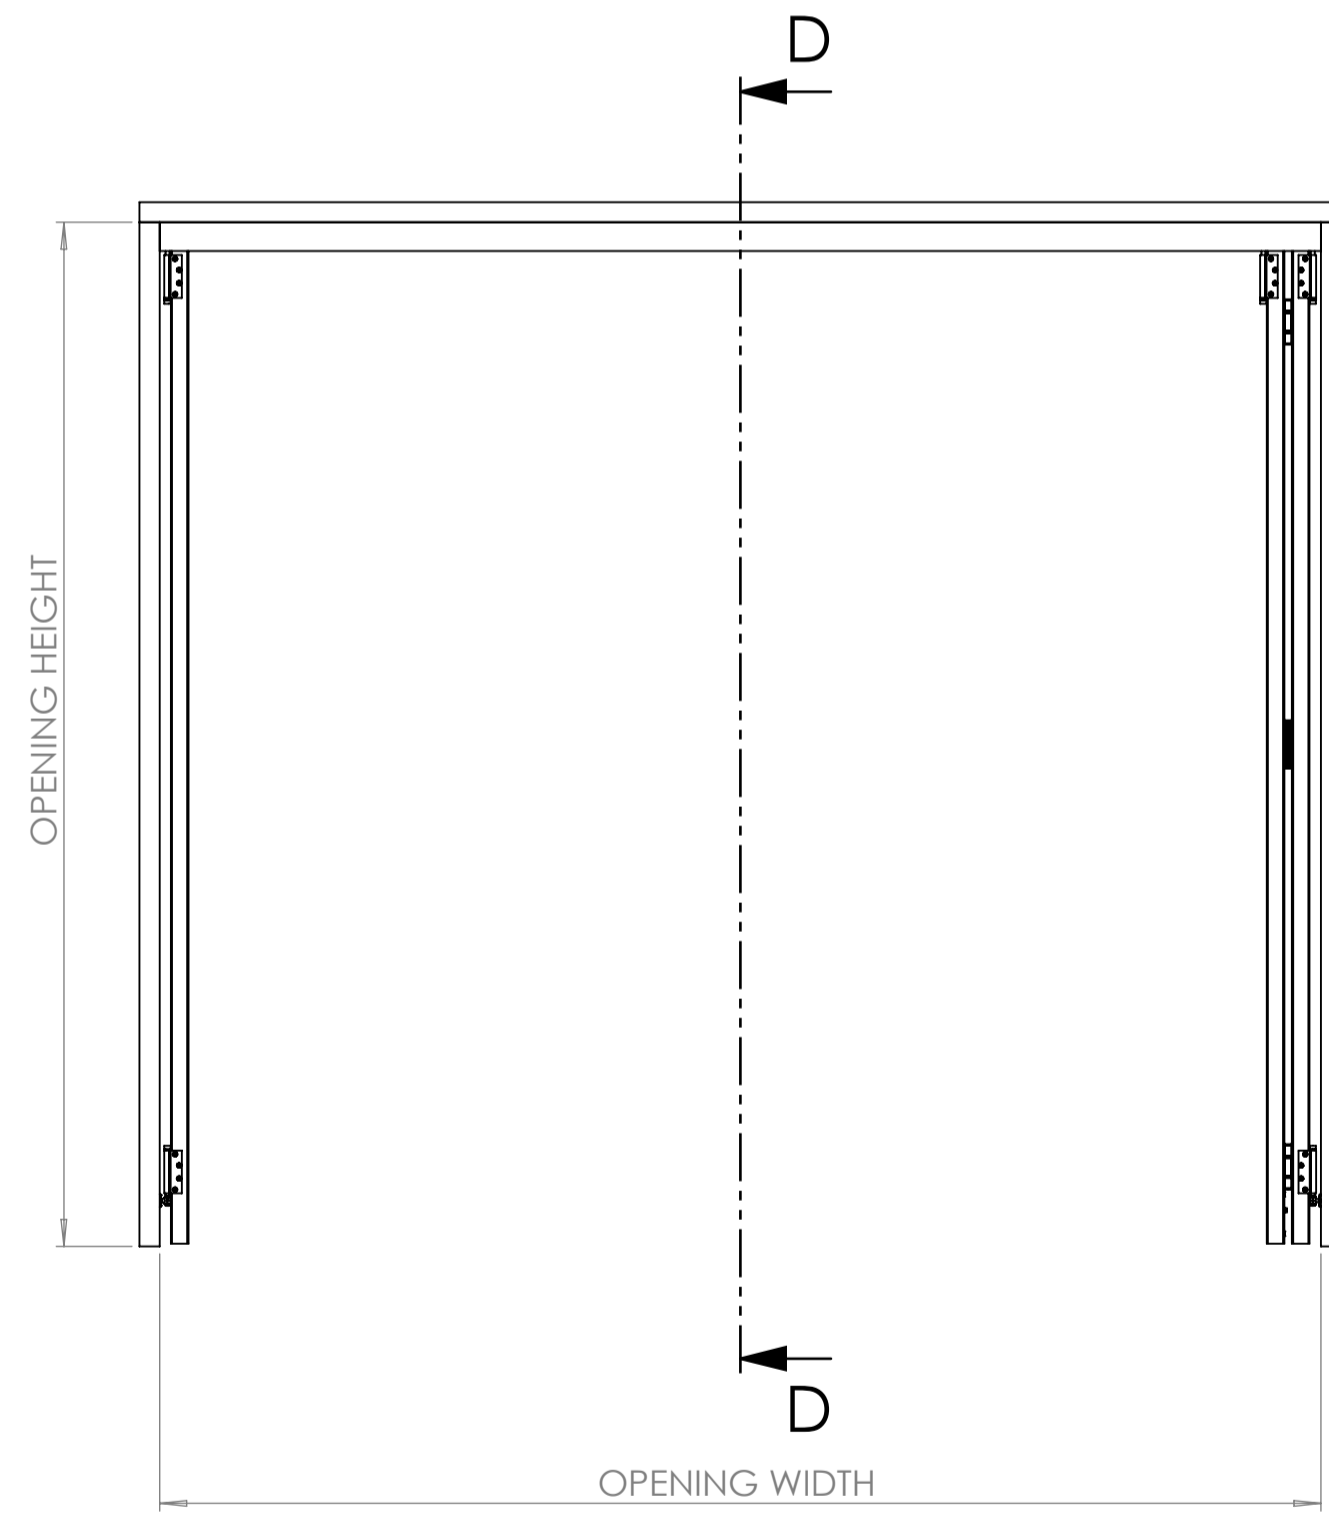

VIEW FROM INSIDE CLOSED

VIEW FROM INSIDE OPEN

VIEW FROM INSIDE CLOSED

VIEW FROM INSIDE OPEN

DETAIL B
SCALE 1 : 5

DETAIL C
SCALE 1 : 5

SECTION A-A
SCALE 1 : 15

SECTION D-D
SCALE 1 : 15

3000 MAX
DOOR HEIGHT

838 MAX
DOOR WIDTH

VIEW FROM OUTSIDE CLOSED

DETAIL E
SCALE 1 : 4

DETAIL F
SCALE 1 : 4

DETAIL G
SCALE 1 : 4

DOORS CLOSED

DOORS HALF OPEN