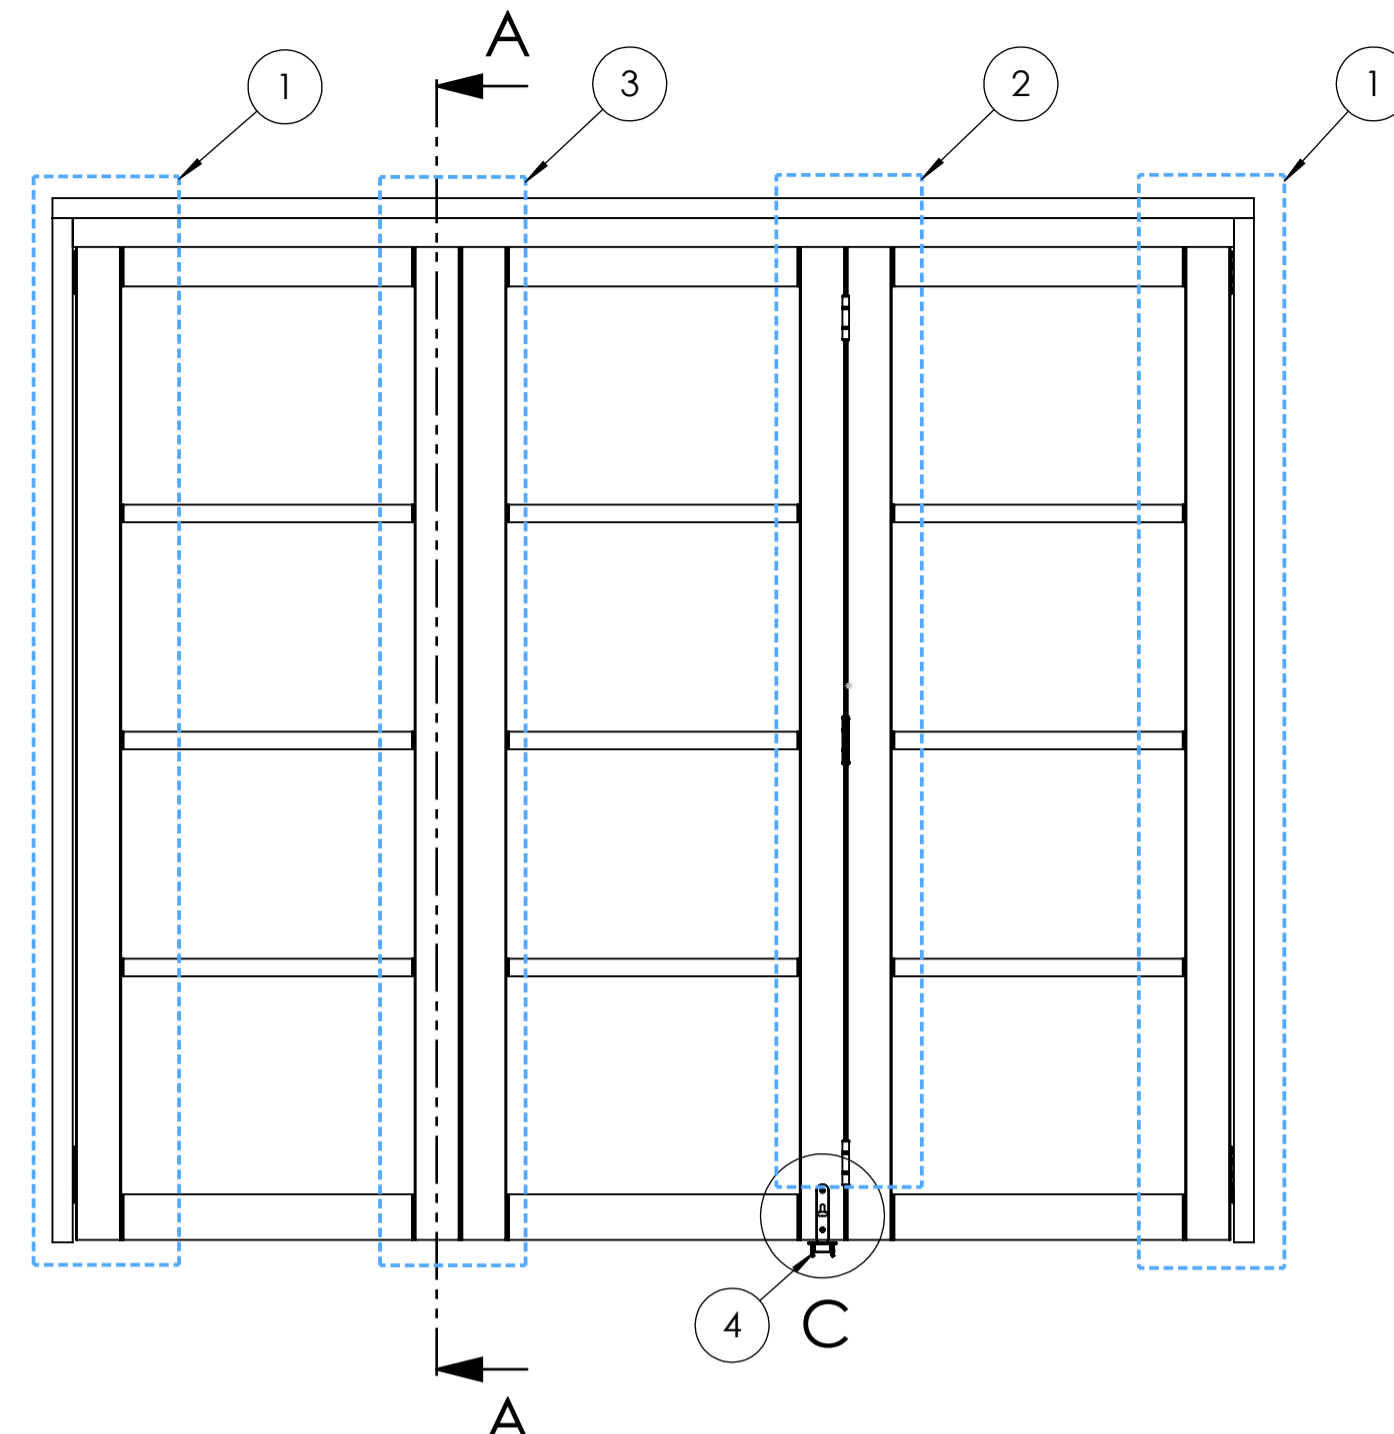

VIEW FROM INSIDE CLOSED

VIEW FROM INSIDE OPEN

VIEW FROM INSIDE CLOSED

VIEW FROM INSIDE OPEN

DETAIL B
SCALE 1 : 5

DETAIL C
SCALE 1 : 5

SECTION A-A
SCALE 1 : 15

SECTION D-D
SCALE 1 : 15

3000 MAX
DOOR HEIGHT

838 MAX
DOOR WIDTH

VIEW FROM OUTSIDE CLOSED

DETAIL E
SCALE 1 : 4

DETAIL F
SCALE 1 : 4

DETAIL G
SCALE 1 : 4

DOORS CLOSED

DOORS HALF OPEN

NOTE:
- THIS SYSTEM IS USED FOR INTERNAL USE ONLY.
FOR VIEWS STATING "INSIDE" / "OUTSIDE"; INSIDE REFERS TO THE ROOM THE HANDLE HINGE PULL IS BEING PULLED TOWARDS, TO CLOSE THE DOORS.

issue	ch.no	date	ch.kd.	appd.	remarks
1	N/A	18/04/23	AC		FIRST RELEASE