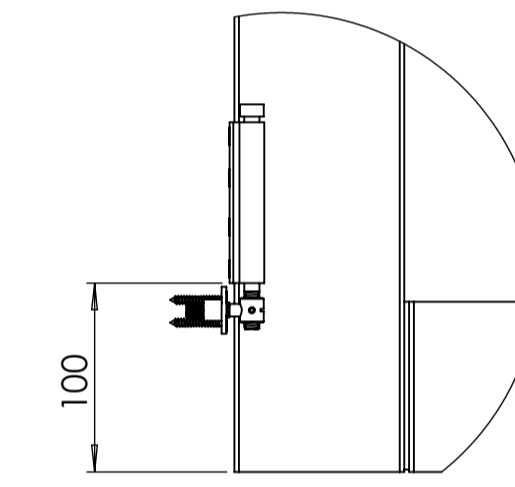

VIEW FROM INSIDE CLOSED

VIEW FROM INSIDE OPEN

VIEW FROM INSIDE CLOSED

VIEW FROM INSIDE OPEN

DETAIL B
SCALE 1 : 5

DETAIL C
SCALE 1 : 5

SECTION A-A
SCALE 1 : 15

SECTION D-D
SCALE 1 : 15

3000 MAX
DOOR HEIGHT

838 MAX
DOOR WIDTH

VIEW FROM OUTSIDE CLOSED

DETAIL E
SCALE 1 : 4

DETAIL F
SCALE 1 : 4

DETAIL G
SCALE 1 : 4

DOORS CLOSED

DOORS HALF OPEN

NOTE:
- THIS SYSTEM IS USED FOR INTERNAL USE ONLY.
FOR VIEWS STATING "INSIDE" / "OUTSIDE"; INSIDE REFERS TO THE ROOM THE HANDLE HINGE PULL IS BEING PULLED TOWARDS, TO CLOSE THE DOORS.

issue	ch.no	date	ch.kd.	appd.	remarks
1	N/A	18/04/23	AC		FIRST RELEASE