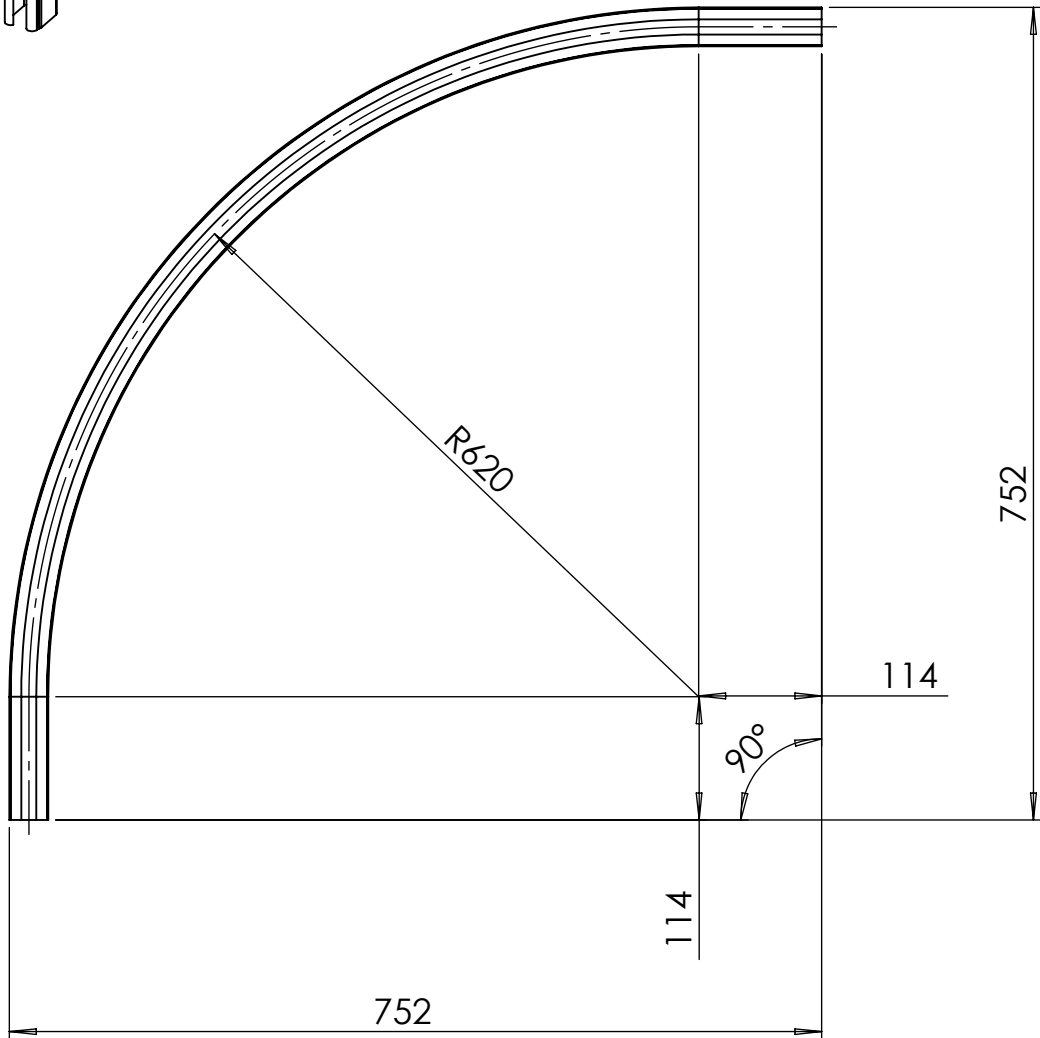

This work is copyright and no part may be reproduced, by any process, nor may any other exclusive right be exercised without the permission of ASSA ABLOY.

Document ID:
600K - TRACKCURVE

Alternative ID:
809122

HENDERSON

P.C.HENDERSON LIMITED, DURHAM ROAD, BOWBURN,
COUNTY DURHAM DH6 5NG UNITED KINGDOM
TELEPHONE: (0191) 3770701

ASSA ABLOY
Security Solutions

Drawing Size:	A4
Scale:	NTS
Revision:	A