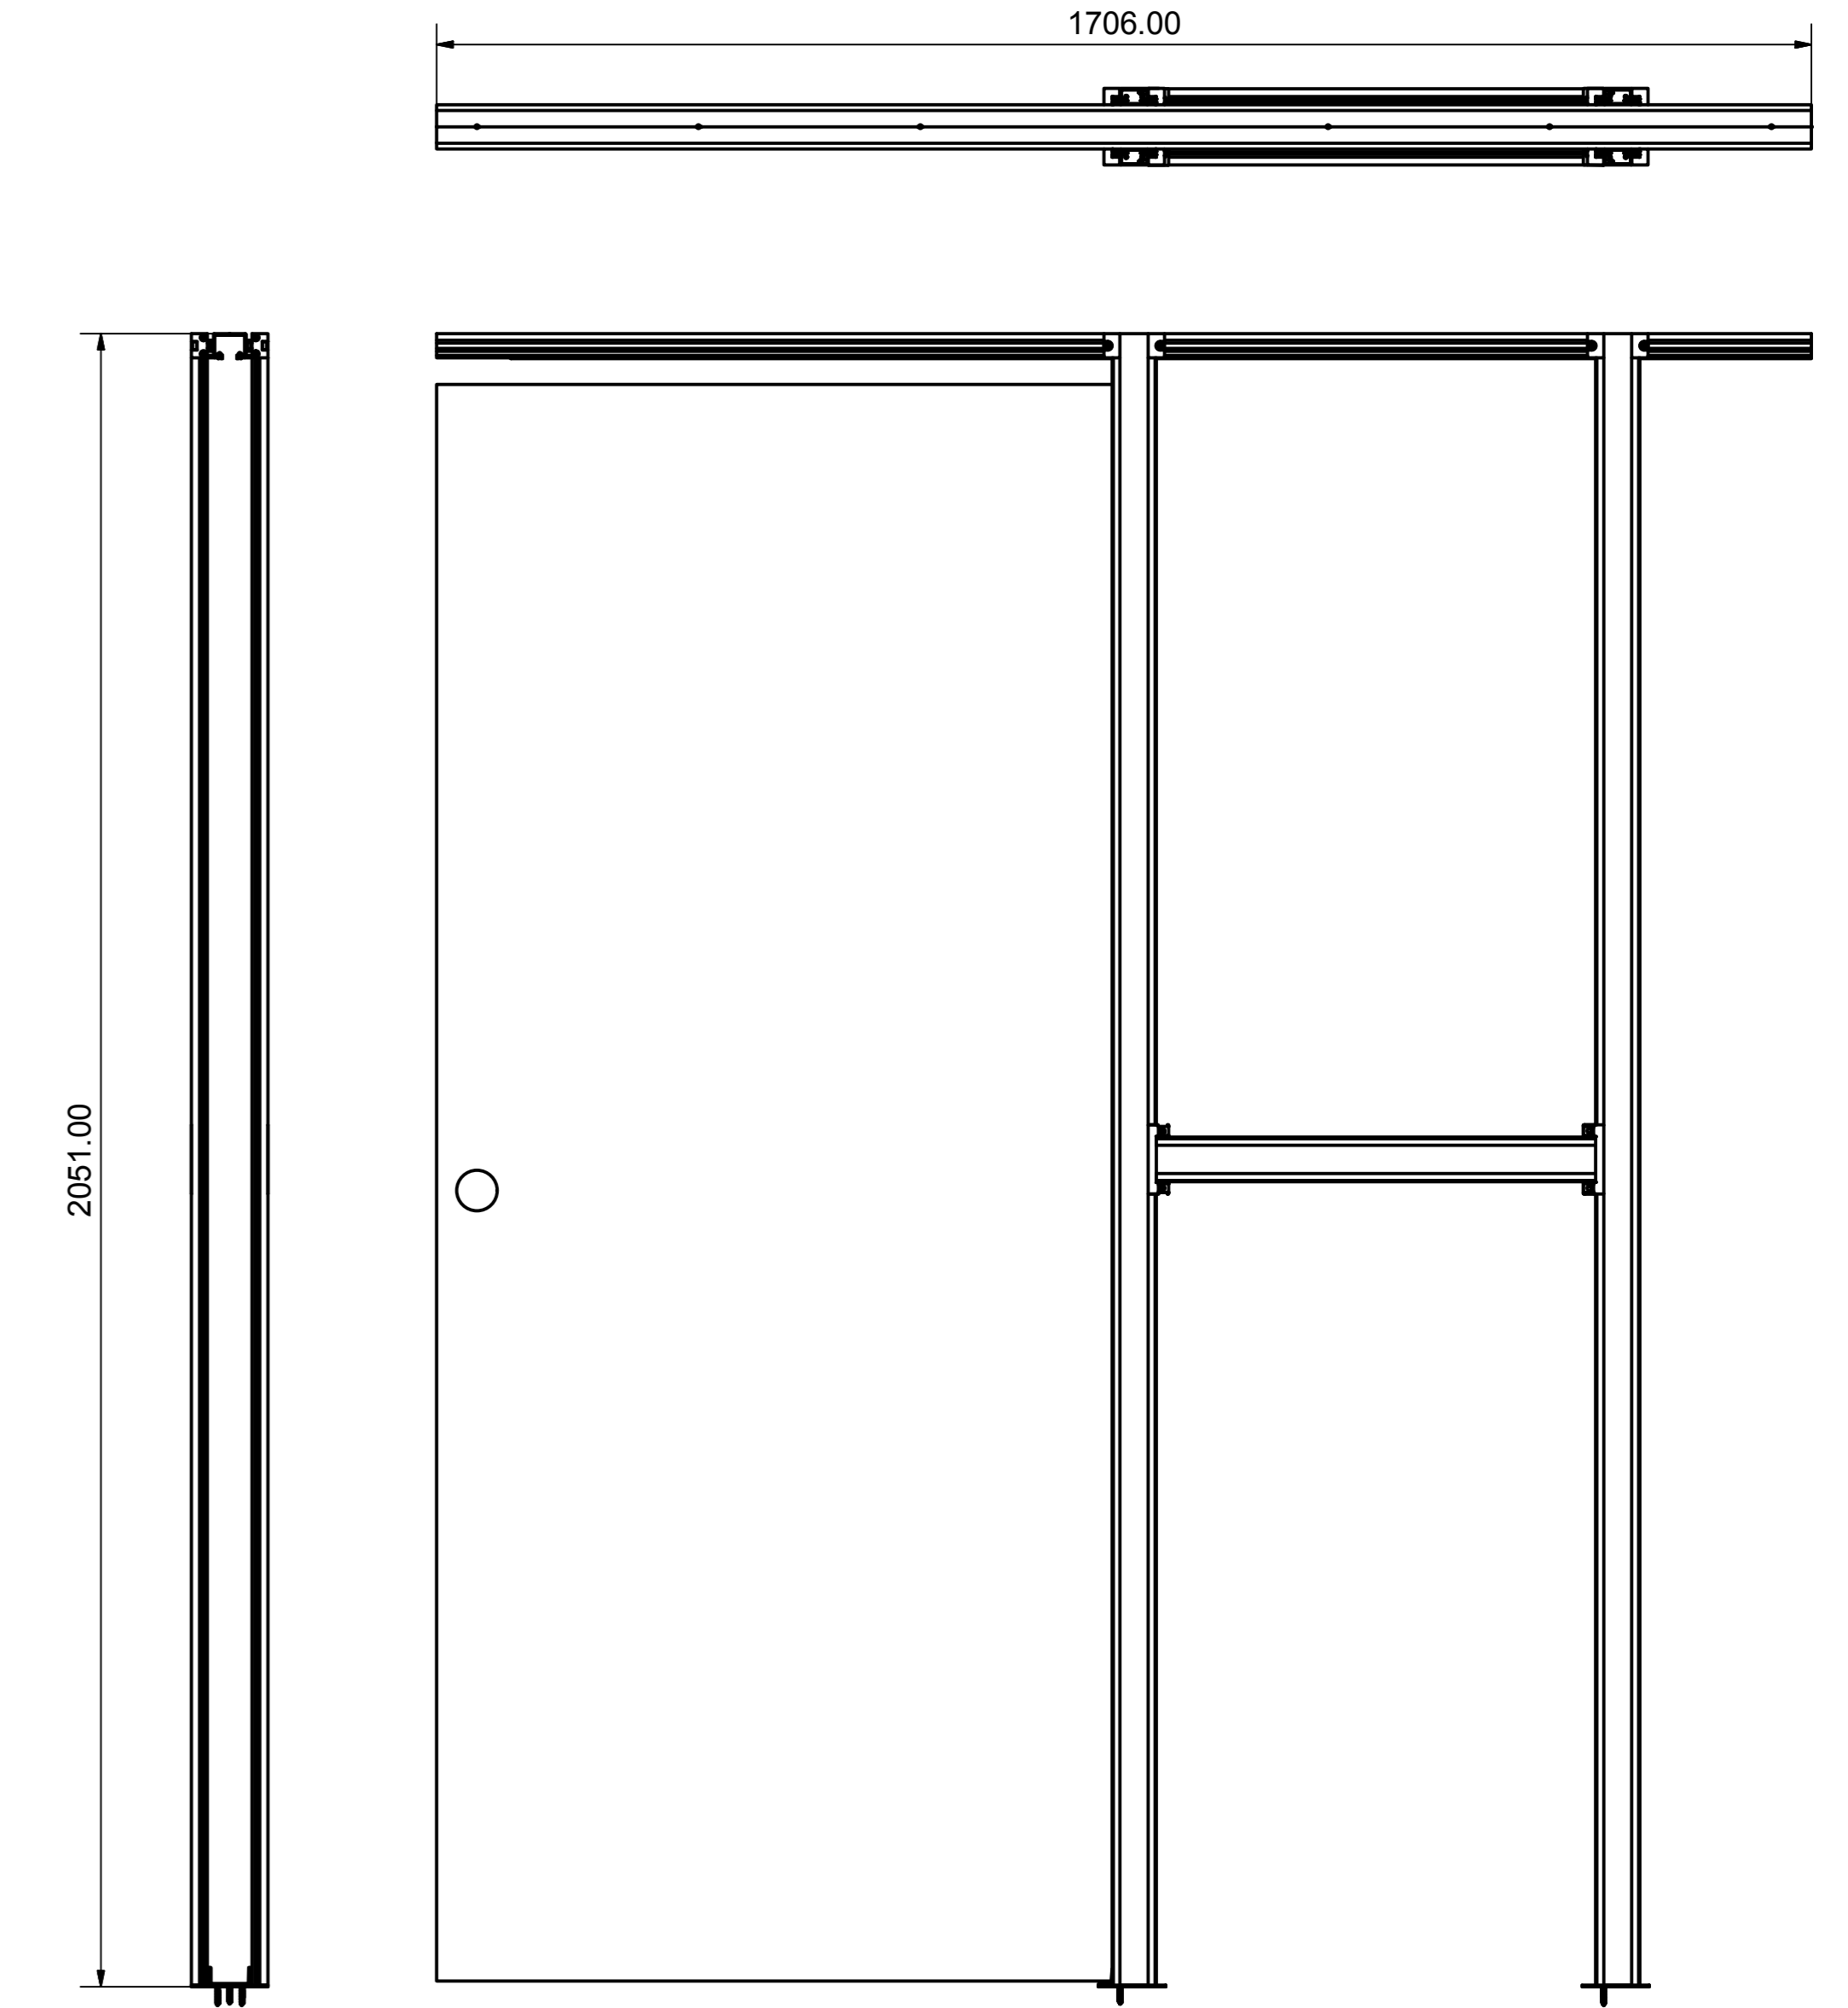

PDK PRO 1
1981mm x 610mm MDS
120mm FWT

PDK PRO 2
1981mm x 686mm MDS
120mm FWT

PDK PRO 3
1981mm x 762mm MDS
120mm FWT

PDK PRO 4
1981mm x 838mm MDS
120mm FWT

PDK PRO 6
2040mm x 826mm MDS
120mm FWT

PDK PRO 7
2040mm x 726mm MDS
120mm FWT

PDK PRO 10
2315mm x 930mm MDS
120mm FWT

KEY: -
MDS - MAX. DOOR SIZE
FWT - FINISHED WALL THICKNESS

NOTES: -
1. APPROX SCALE: 1 : 8
2. DRAWING DIMENSIONS RELATE TO OVERALL OPENING SIZE