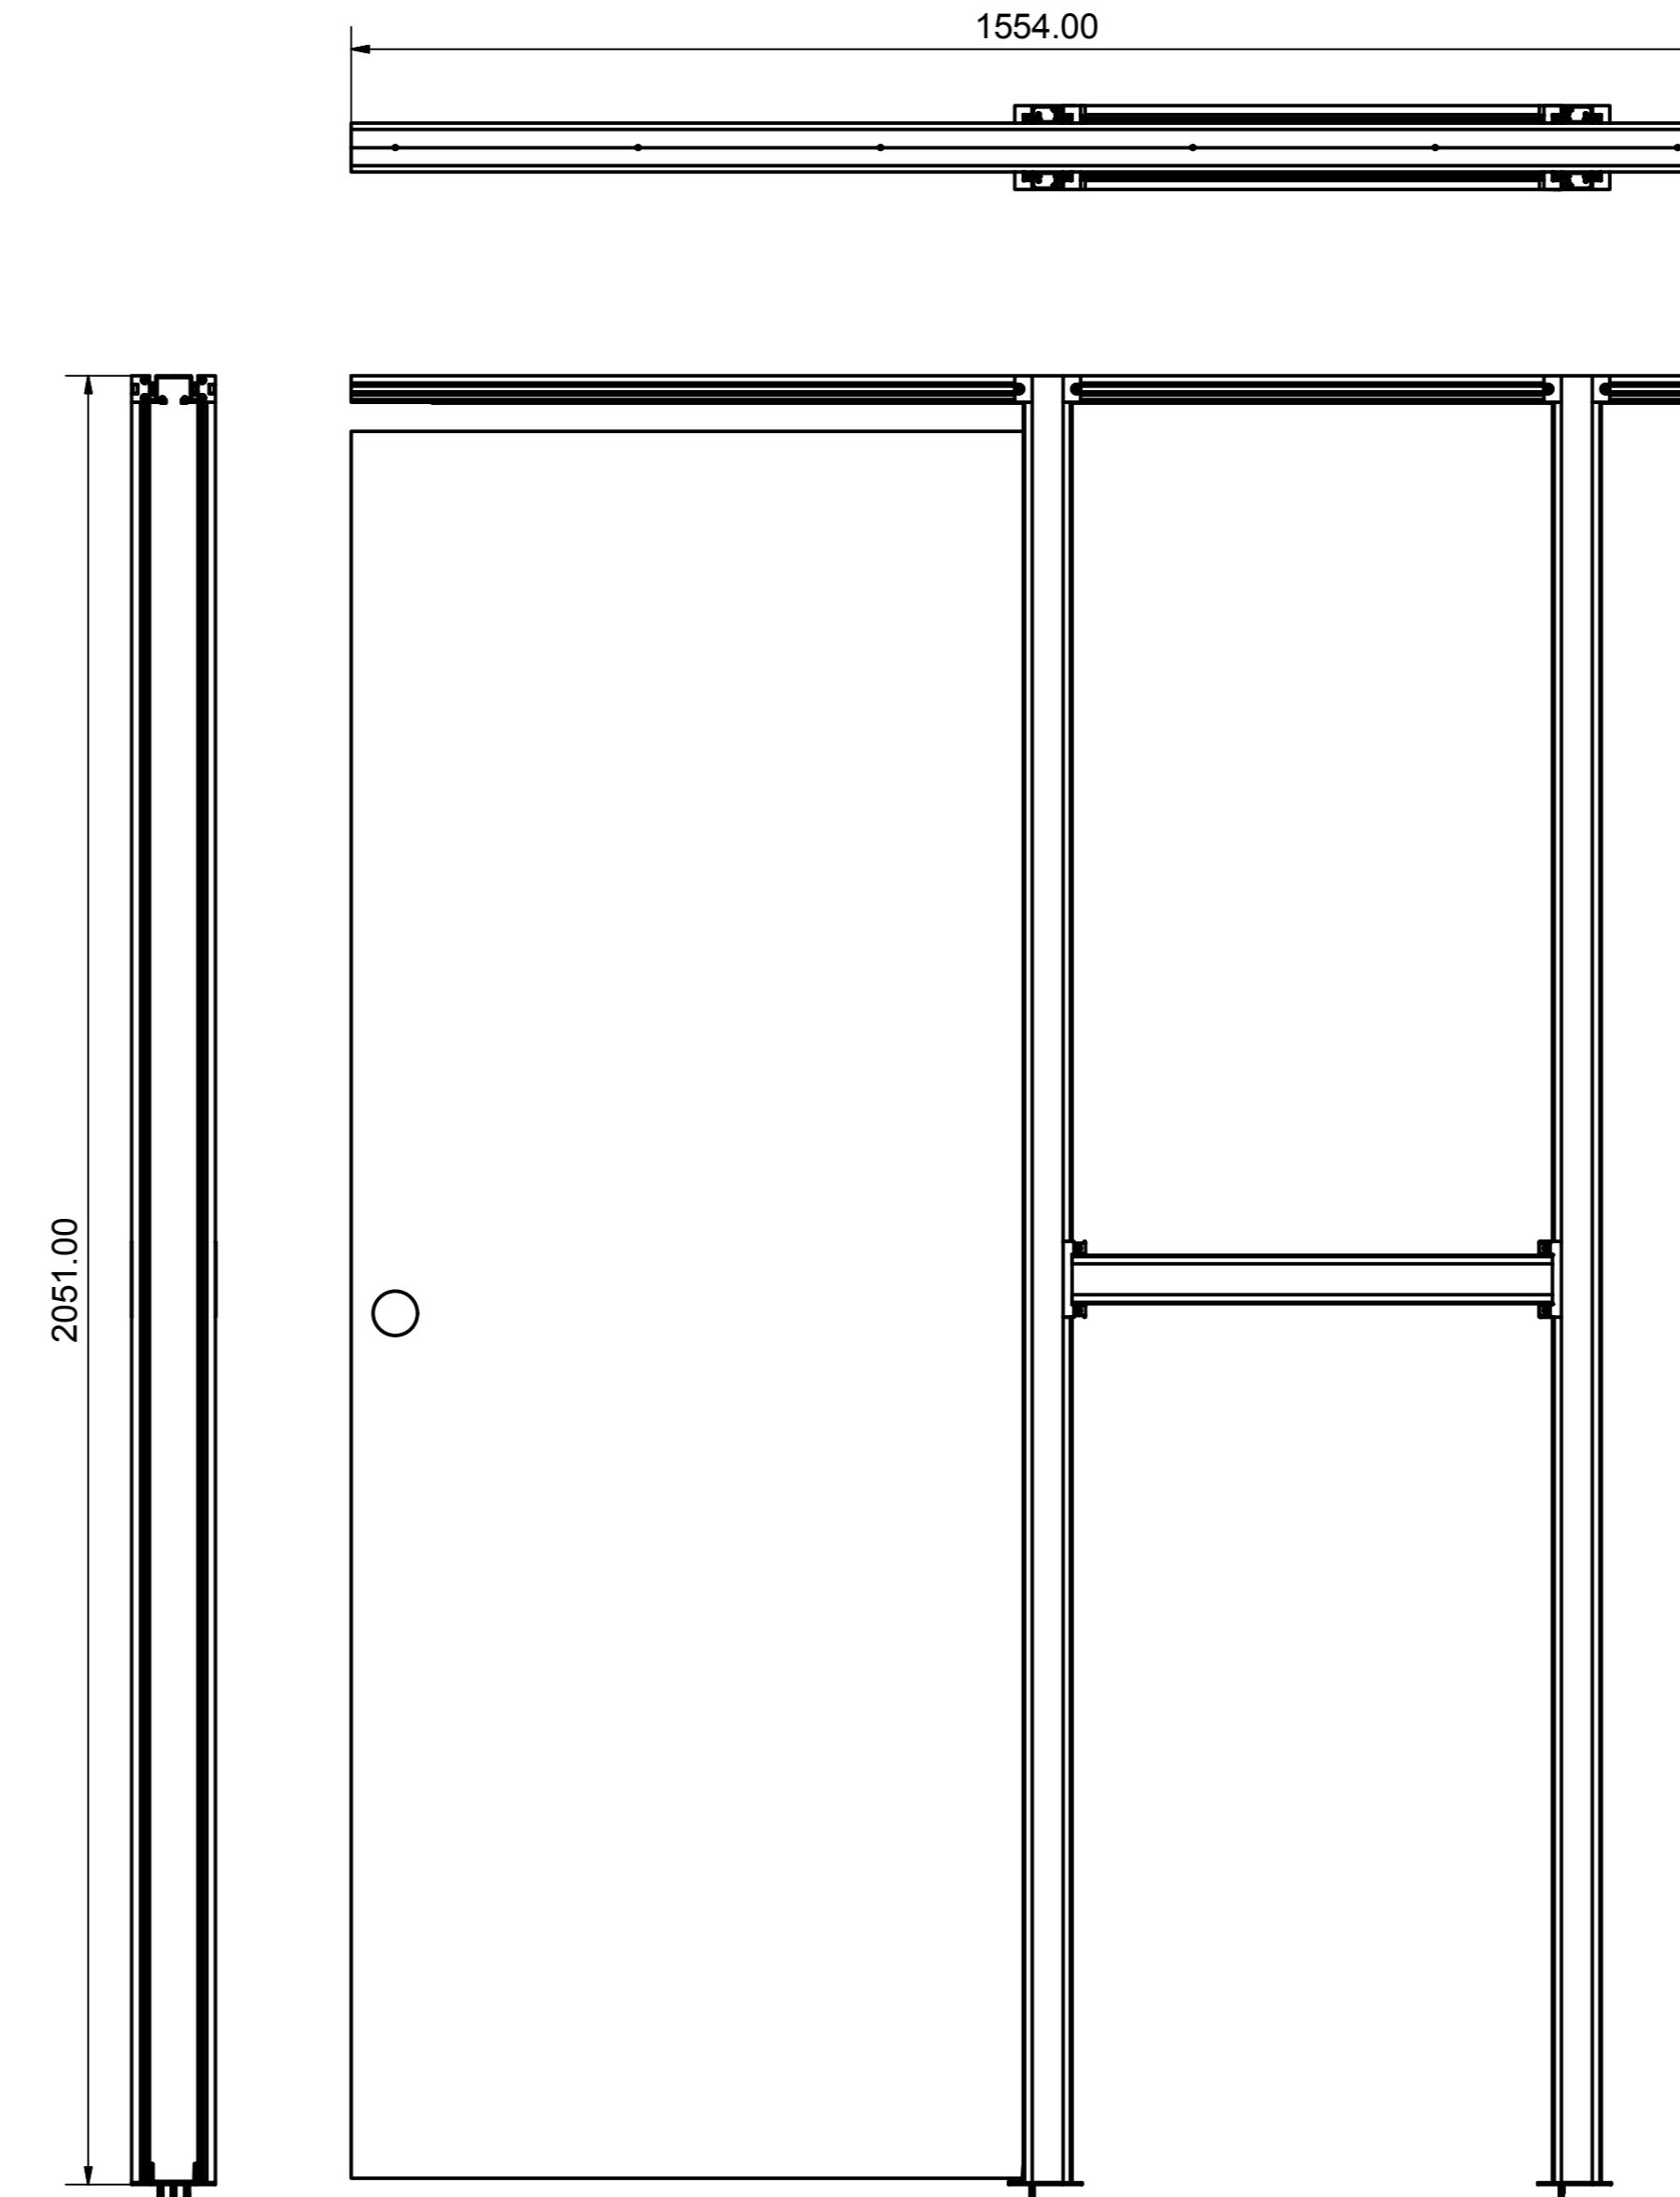

PDK PRO 1
1981mm x 610mm MDS
120mm FWT

PDK PRO 2
1981mm x 686mm MDS
120mm FWT

PDK PRO 3
1981mm x 762mm MDS
120mm FWT

PDK PRO 4
1981mm x 838mm MDS
120mm FWT

PDK PRO 6
2040mm x 826mm MDS
120mm FWT

PDK PRO 7
2040mm x 726mm MDS
120mm FWT

PDK PRO 10
2315mm x 930mm MDS
120mm FWT

KEY: -
MDS - MAX. DOOR SIZE
FWT - FINISHED WALL THICKNESS

NOTES: -
1. APPROX SCALE: 1 : 8
2. DRAWING DIMENSIONS RELATE TO OVERALL OPENING SIZE