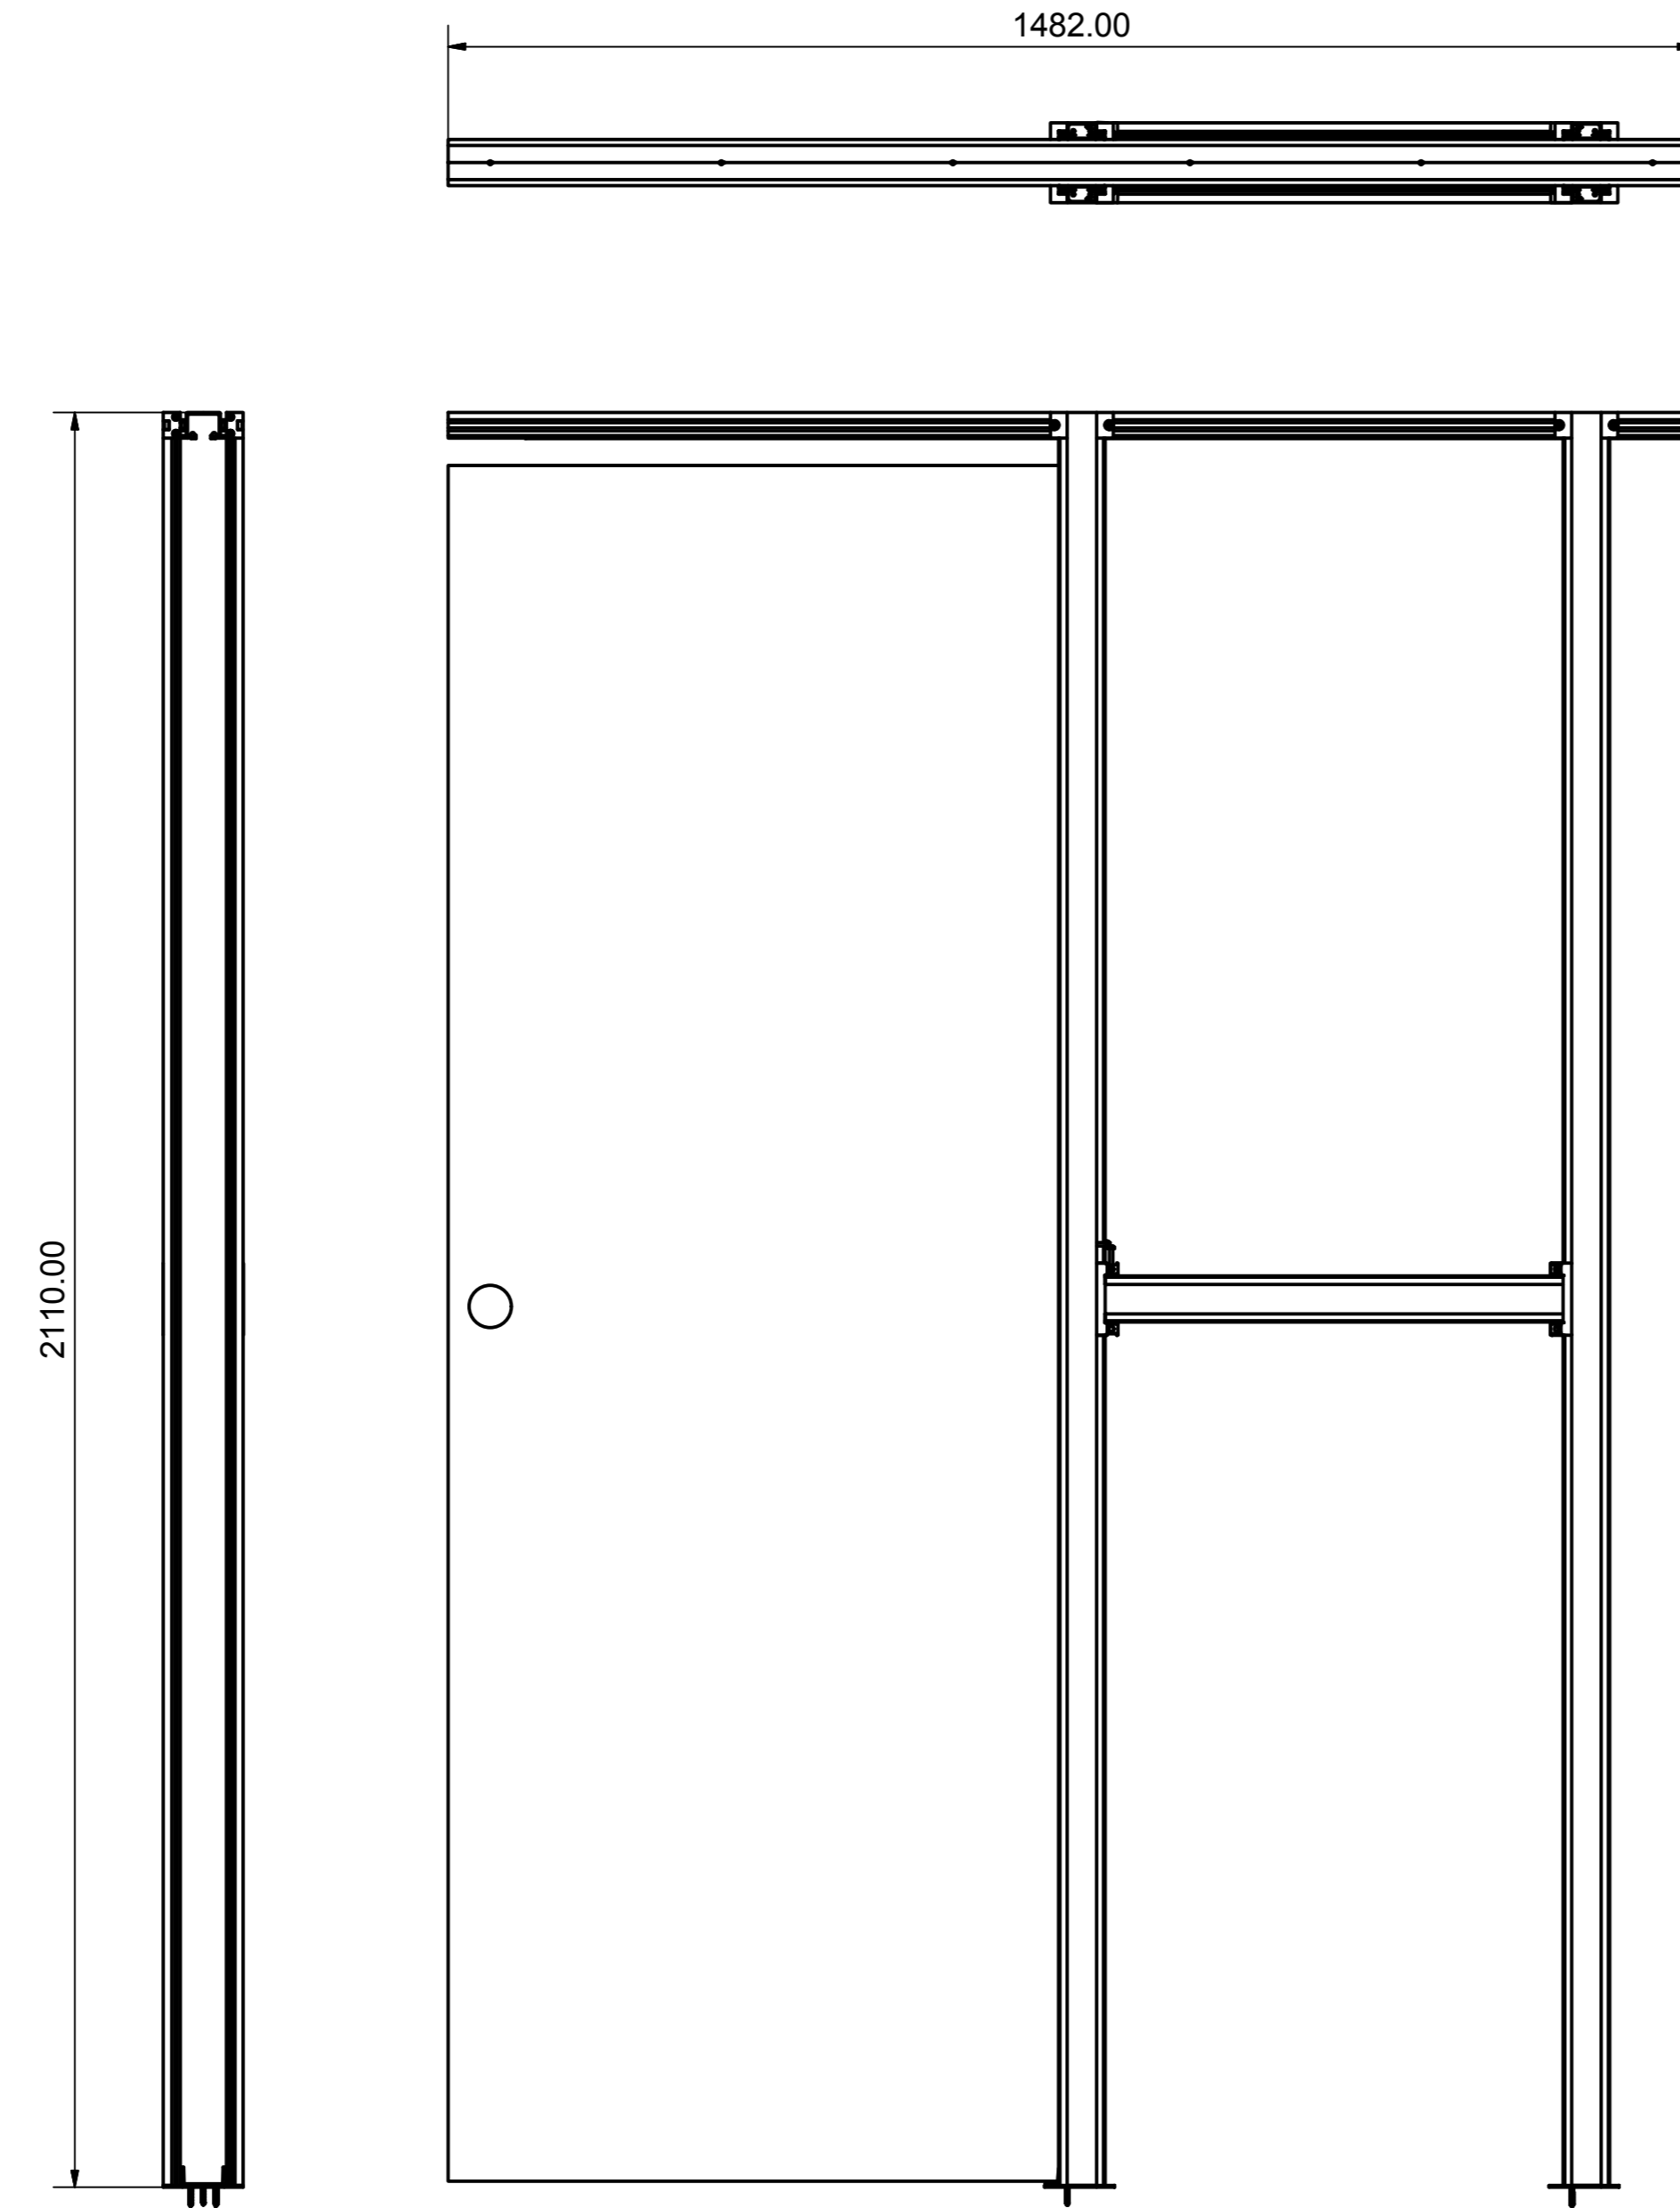

PDK PRO 1
1981mm x 610mm MDS
120mm FWT

PDK PRO 2
1981mm x 686mm MDS
120mm FWT

PDK PRO 3
1981mm x 762mm MDS
120mm FWT

PDK PRO 4
1981mm x 838mm MDS
120mm FWT

PDK PRO 6
2040mm x 826mm MDS
120mm FWT

PDK PRO 7
2040mm x 726mm MDS
120mm FWT

PDK PRO 10
2315mm x 930mm MDS
120mm FWT

KEY: -
MDS - MAX. DOOR SIZE
FWT - FINISHED WALL THICKNESS

NOTES: -
1. APPROX SCALE: 1 : 8
2. DRAWING DIMENSIONS RELATE TO OVERALL OPENING SIZE