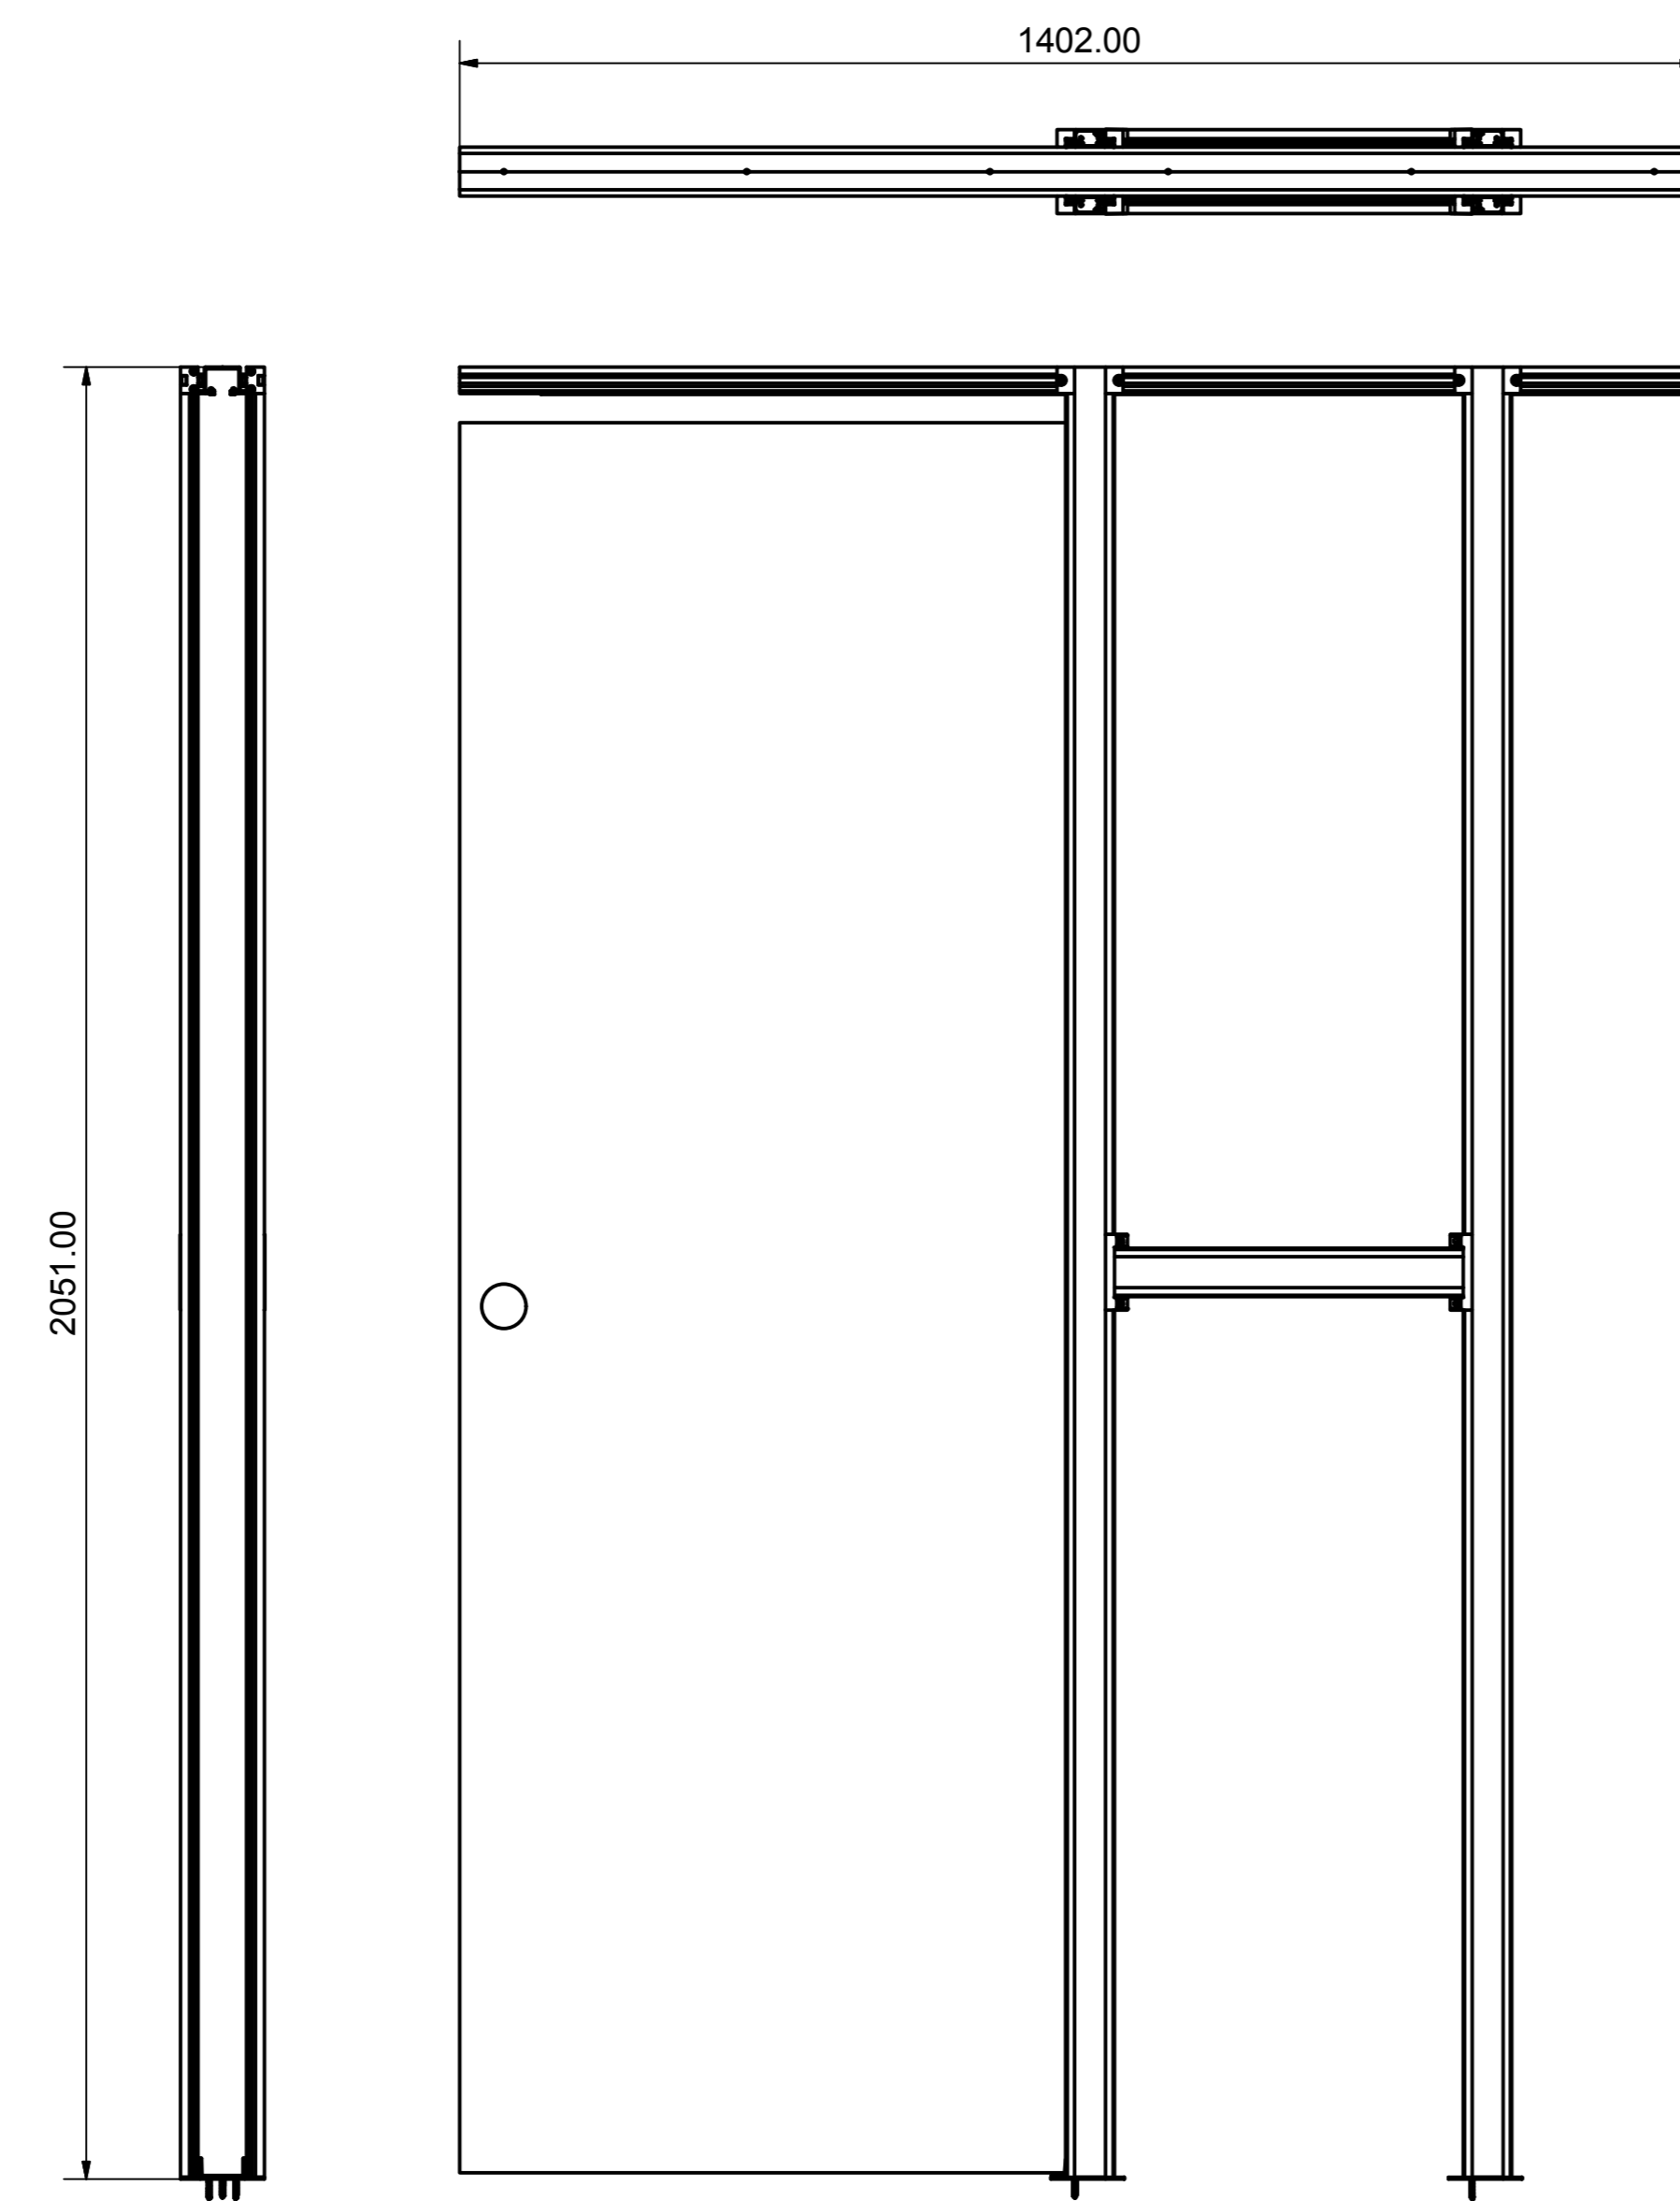

PDK PRO 1
1981mm x 610mm MDS
120mm FWT

PDK PRO 2
1981mm x 686mm MDS
120mm FWT

PDK PRO 3
1981mm x 762mm MDS
120mm FWT

PDK PRO 4
1981mm x 838mm MDS
120mm FWT

PDK PRO 6
2040mm x 826mm MDS
120mm FWT

PDK PRO 7
2040mm x 726mm MDS
120mm FWT

PDK PRO 10
2315mm x 930mm MDS
120mm FWT

KEY: -
MDS - MAX. DOOR SIZE
FWT - FINISHED WALL THICKNESS

NOTES: -
1. APPROX SCALE: 1 : 8
2. DRAWING DIMENSIONS RELATE TO OVERALL OPENING SIZE