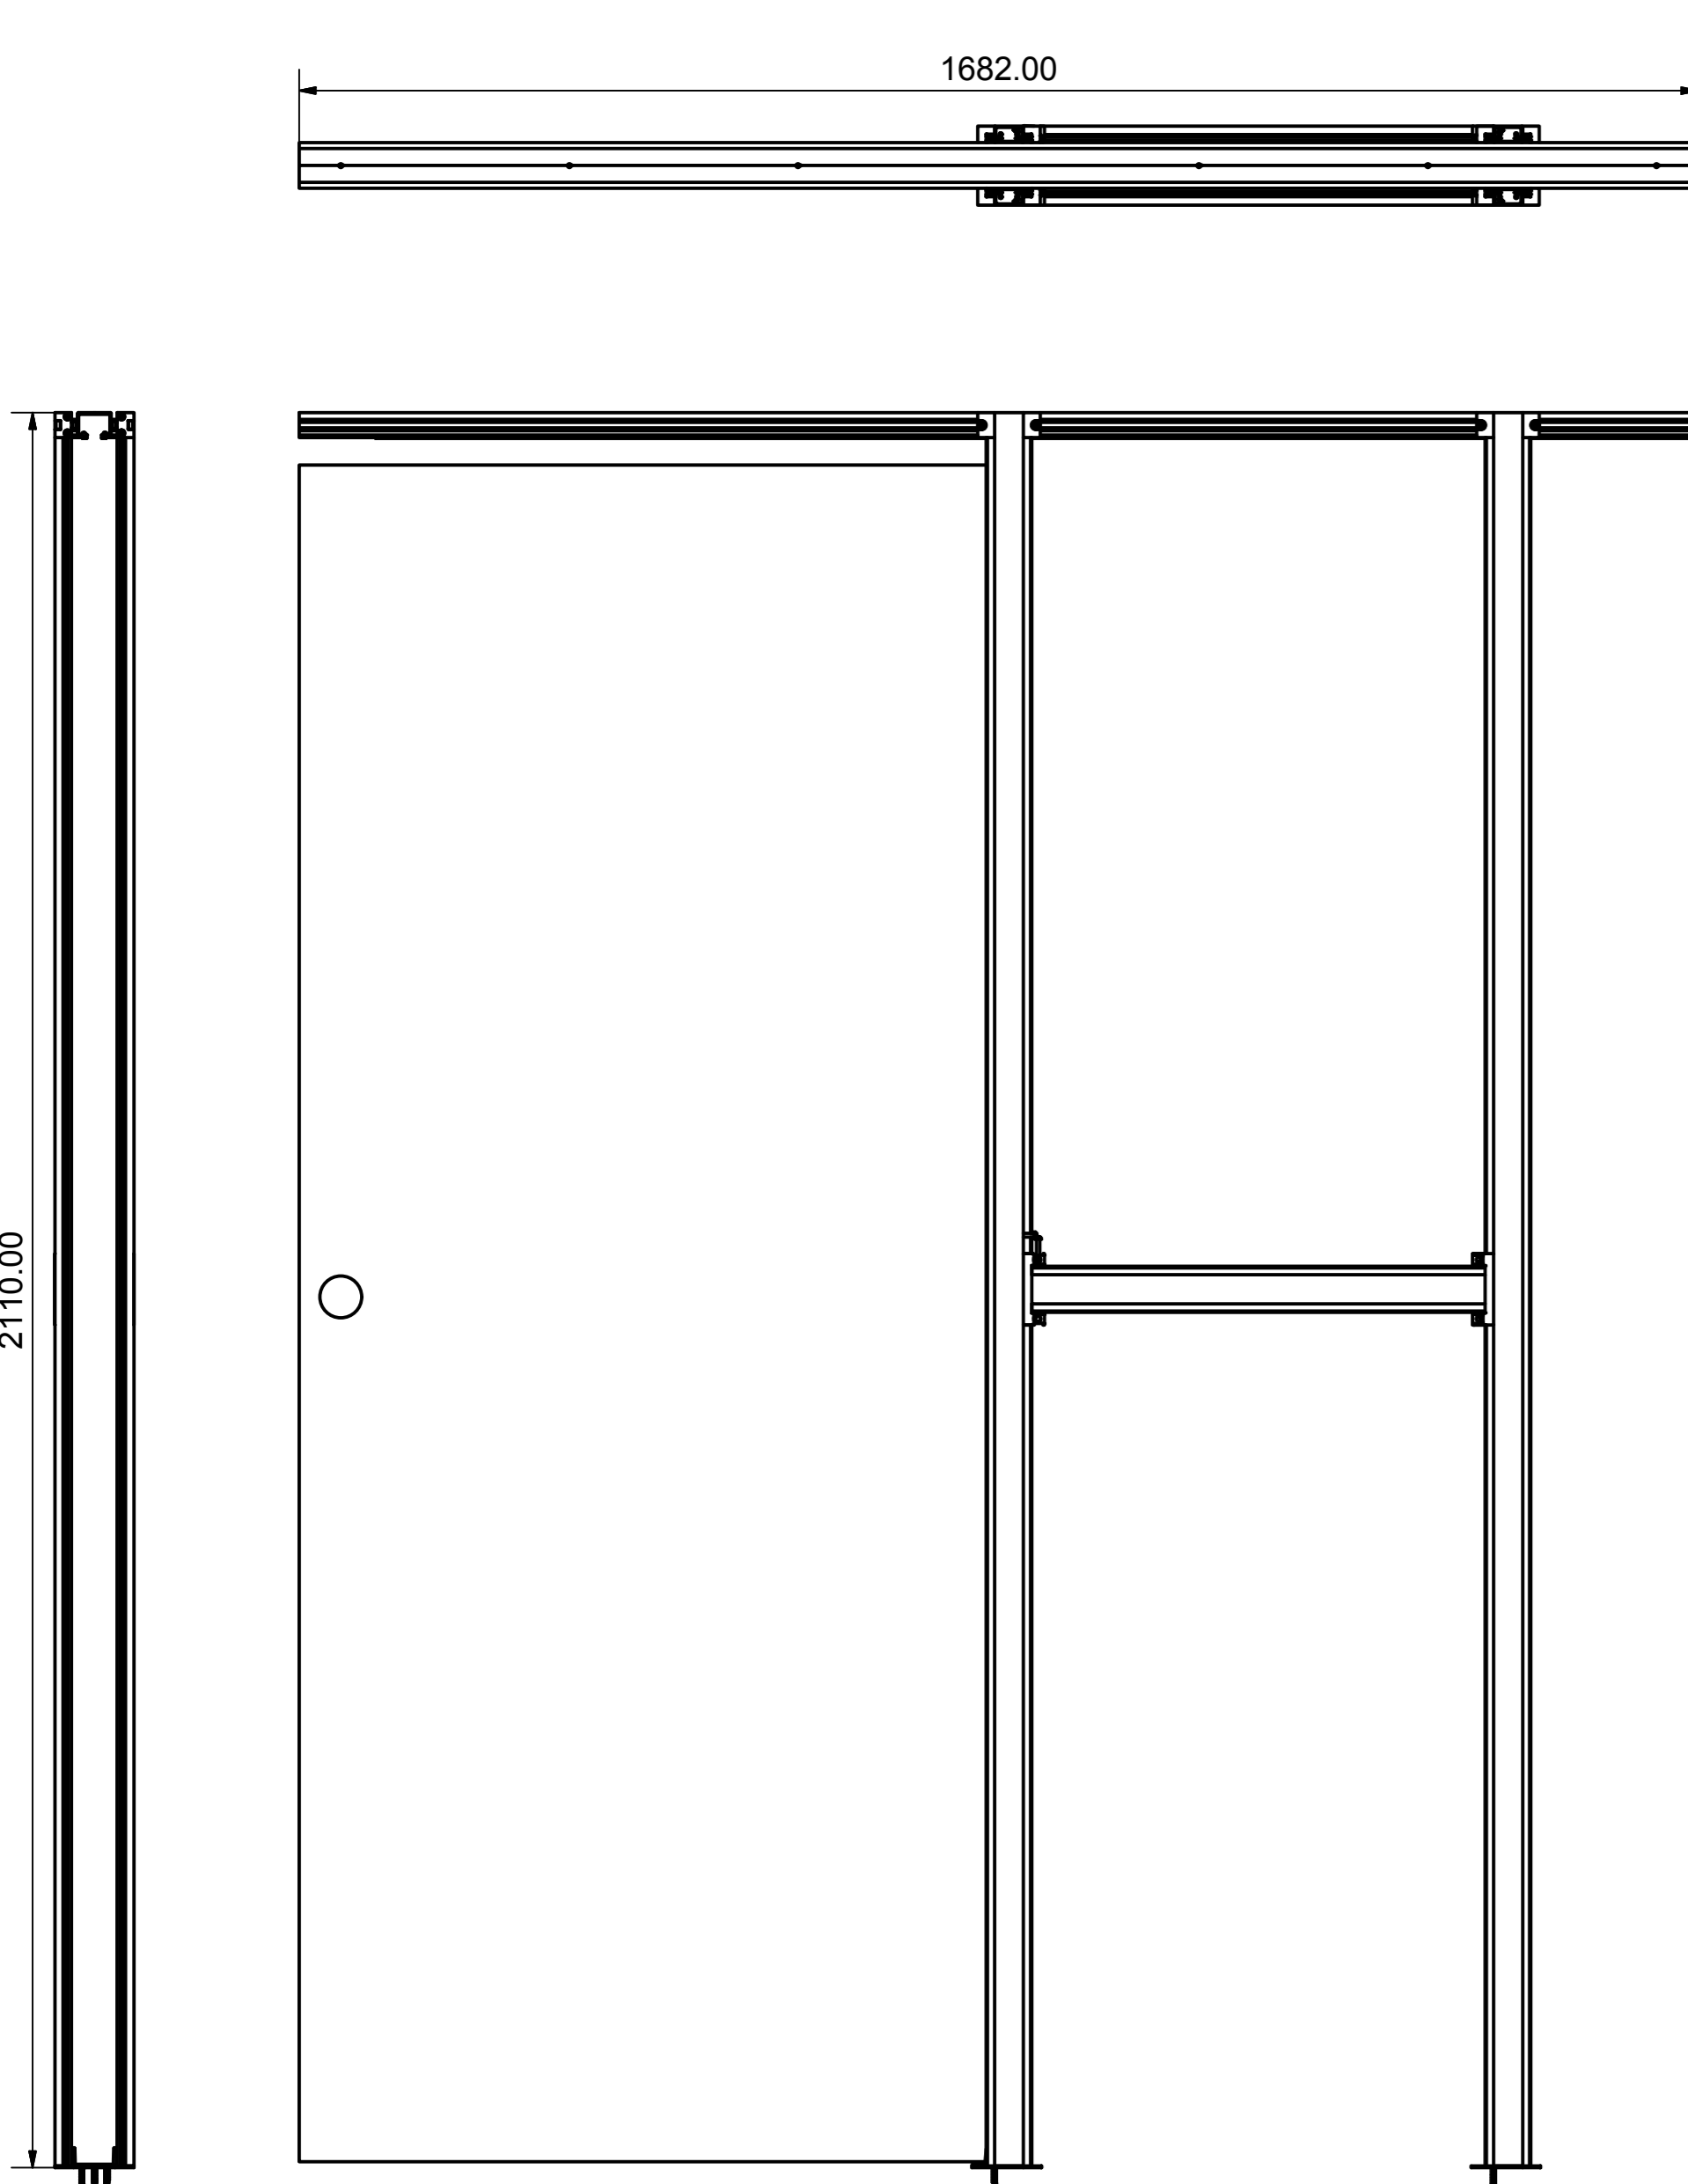

PDK PRO 1
1981mm x 610mm MDS
120mm FWT

PDK PRO 2
1981mm x 686mm MDS
120mm FWT

PDK PRO 3
1981mm x 762mm MDS
120mm FWT

PDK PRO 4
1981mm x 838mm MDS
120mm FWT

PDK PRO 6
2040mm x 826mm MDS
120mm FWT

PDK PRO 7
2040mm x 726mm MDS
120mm FWT

PDK PRO 10
2315mm x 930mm MDS
120mm FWT

KEY: -
MDS - MAX. DOOR SIZE
FWT - FINISHED WALL THICKNESS

NOTES: -
1. APPROX SCALE: 1 : 8
2. DRAWING DIMENSIONS RELATE TO OVERALL OPENING SIZE