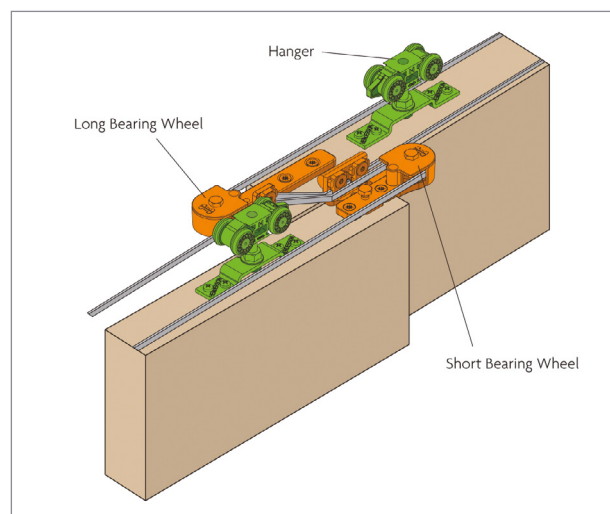

HUSKY TELESCOPIC

For sliding wooden telescopic doors weighing up to 80kg

Perfect for wider openings, the Husky Telescopic range caters for multiple wooden doors weighing up to 80kg to become neatly stacked sliding partitions. The system has been designed to be discreet as it requires no guide channel meaning that a clear walkway can be created from room to room. All doors are linked together via a toothed belt and pulley system. By moving the lead door, all of the doors travel simultaneously with minimum friction and noise. The system is suitable for wood framed doors of flush, panelled or glazed construction and makes for an ideal room divider or partition door. For heavier doors weighing up to 120kg, we also have our Soltaire Telescopic system (see page 40).

Product Information

Kit Order Code	No. of Doors	Min. Door Width	Max. Door Width	Door Thickness Range	Max. Door Weight
TEL80/2	2	500mm	1200mm	32 - 47mm	80kg
TEL80/3	3	500mm	1200mm	32 - 47mm	80kg
TEL80/SIM	4 (2 +2)	500mm	1200mm	32 - 47mm	80kg

Kit Contents

Component	TEL80/2 Quantity	TEL80/3 Quantity	TEL80/SIM Quantity
Husky Hangers and Apron Plates	4	6	8
Short Bearing Wheel Assembly	1	2	2
Door Mounted Belt Fixing Bracket	1	2	4
Length of Toothed Belt	1	1	1
Following Door Guide	1	2	2
Fixed Base Floor Guide	1	1	2
Long Bearing Wheel Assembly	1	2	2
Wall Mounted Belt Fixing	1	1	2
Clip Stop	2	2	2

**** Replace by length of track for full short code

Accessories

Round Flush Pull Set
(**385/S**) satin, also available in chrome, black and polished brass

Aluminium Face Fixed Brackets x 5
(**2815A**)

Aluminium Face Fixed Brackets x 8
(**2818A**)