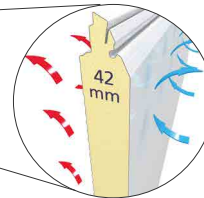

Hard wearing, durable panels

42mm thick insulated panels guarantee high stability and optimum heat insulation