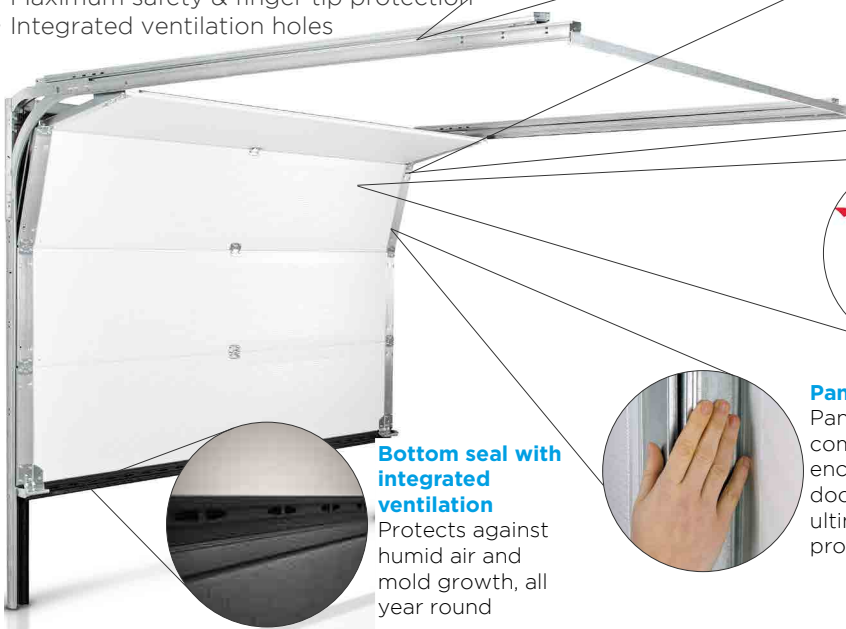

Easy fit spring technology integrated into both side casings

Magic Door Operator

Automate your garage door with our Magic operator, supplied with two remote controls as standard.

Henderson

Superior

- Doors are made to measure
- Max door size 5000mm (w) x 3000mm (h)
- Minimum lintel from 120mm incl. door operator
- Available with vision windows, deluxe windows or frame section
- Maximum safety & finger tip protection
- Integrated ventilation holes

Covered tension spring boxes

They don't just save space but they also offer maximum safety

Ball bearing roller

Ball bearing mounted roller ensure a smooth and silent door operation

Hard wearing, durable panels

42mm thick insulated panels guarantee high stability and optimum heat insulation

Panel end caps

Panel end caps completely encase the door track for ultimate finger protection

Bottom seal with integrated ventilation