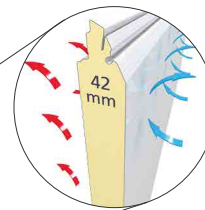

Product Range

Two products with a range of possibilities

Henderson

Smart

- Cost effective high quality sectional garage door
- Doors can be made to measure
- Max door size 6000mm (w) x 3000mm (h)
- Low lintel setting from 140mm incl. door operator
- Available with vision windows or frame section